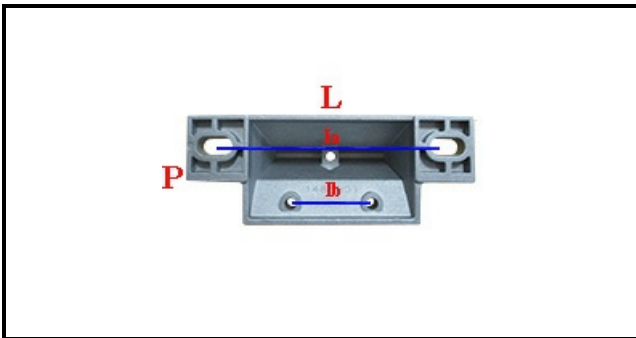

3105078

**SUPPORT**

Date: 04-03-2025

ORIGINAL  
**OSP**  
SPARE PARTS**Technical data**

DEPTH MM	L=155mm
WIDTH MM	P=58mm
HEIGHT MM	H=44mm
INTERAX mm	Interasse a=125mm
INTERAX mm	Interasse b=45mm

**Manufacturer code**