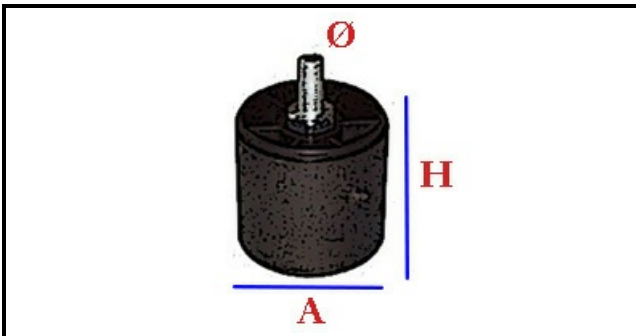

3105080

ADJUSTABLE FOOT

Date: 31-01-2025

ORIGINAL
OSP
SPARE PARTS**Technical data**

HEIGHT MM	H min=183mm
THREAD MA	M10
MATERIAL	INOX
LOWER DIAMETER	A=57mm
HEIGHT MM	H max=220mm

Manufacturer code

ELFRAMO SPA