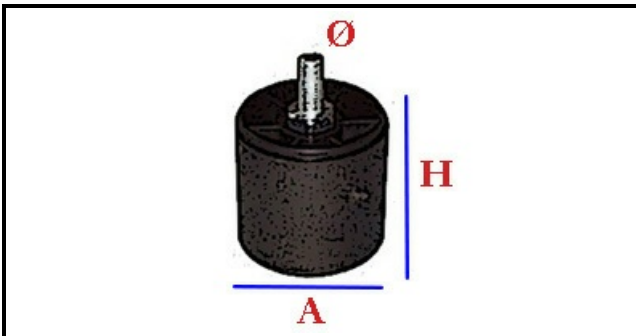

## Technical data

HEIGHT MM	H min=183mm
THREAD MA	M10
MATERIAL	INOX
LOWER DIAMETER	A=57mm
HEIGHT MM	H max=220mm