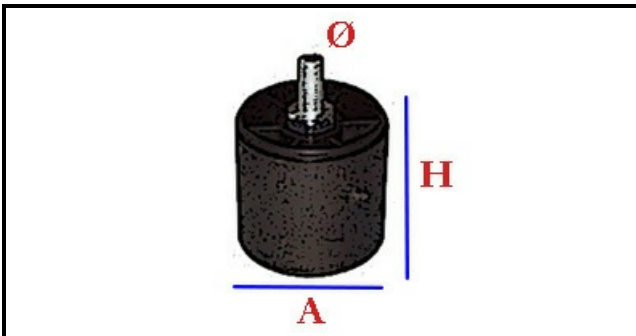

3105080

**ADJUSTABLE FOOT**

Date: 22-11-2024

ORIGINAL  
**OSP**  
SPARE PARTS**Technical data**

HEIGHT MM	H min=183mm
THREAD MA	M10
MATERIAL	INOX
LOWER DIAMETER	A=57mm
HEIGHT MM	H max=220mm

**Manufacturer code**