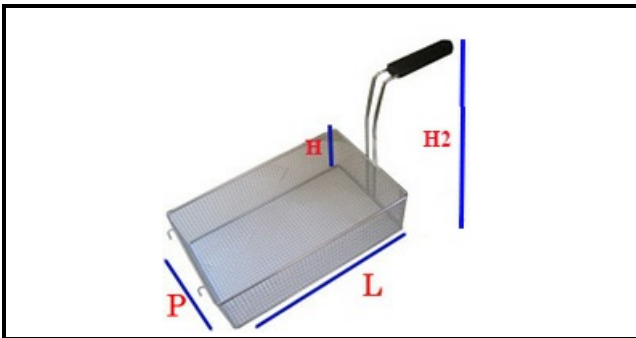

5107014

FRYER BASKET LT20 (365x240)

Date: 22-12-2024

ORIGINAL
OSP
SPARE PARTS**Technical data**

| | |
|-----------|---------|
| DEPTH MM | L=365mm |
| WIDTH MM | P=240mm |
| HEIGHT MM | H=120mm |

Manufacturer code