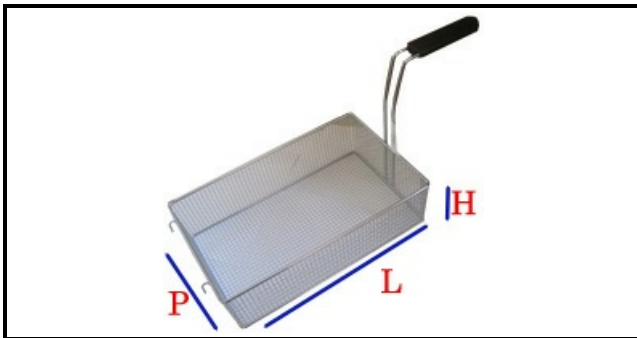

5107028

BASKET 250X105X245MM

Date: 23-12-2024

ORIGINAL
OSP
SPARE PARTS**Technical data**

DEPTH MM	L=250mm
WIDTH MM	P=105mm
HEIGHT MM	H=245mm
TYPE	CUOCIPASTA/PASTA COOKER
MATERIAL	INOX

Manufacturer code

BERTO'S SPA