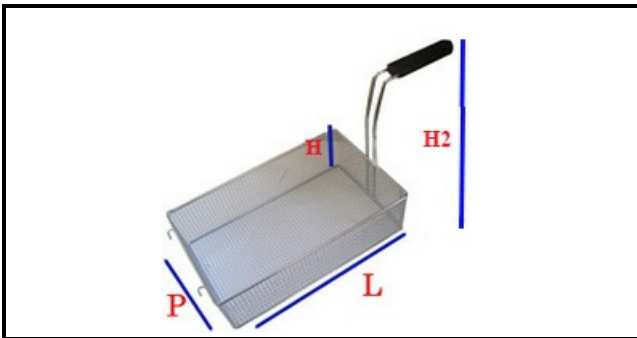

5107038

**KIT BASKET - SX -DX FOR PASTA COOKER 140X140X200H**

Date: 23-12-2024

**ORIGINAL  
OSP  
SPARE PARTS****Technical data**

DEPTH MM	L=140mm
WIDTH MM	P=140mm
HEIGHT MM	H=200mm
TYPE	CUOCIPASTA/PASTA COOKER
MATERIAL	INOX
HEIGHT MM	H2=335mm