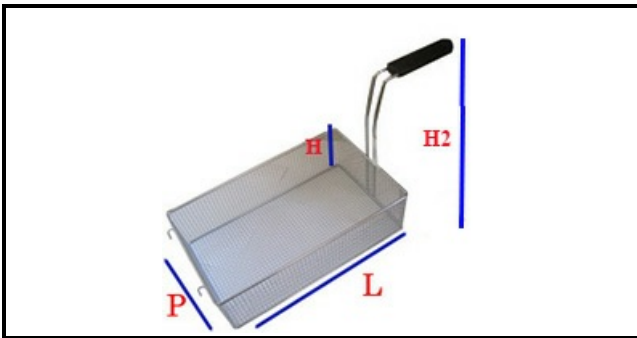

### Technical data

DEPTH MM	L=140mm
WIDTH MM	P=140mm
HEIGHT MM	H=200mm
TYPE	CUOCIPASTA/PASTA COOKER
MATERIAL	INOX
HEIGHT MM	H2=315mm