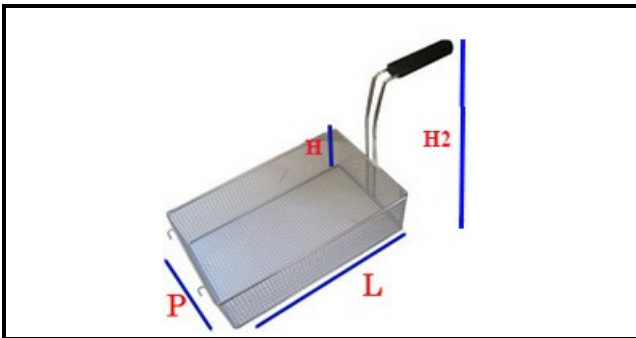

5107046

BASKET FOR PASTA 1/6 140X140X200MM SX

Date: 08-01-2025

**Technical data**

DEPTH MM	L=140mm
WIDTH MM	P=140mm
HEIGHT MM	H=200mm
TYPE	CUOCIPASTA/PASTA COOKER
MATERIAL	INOX
HEIGHT MM	H2=315mm

Manufacturer code