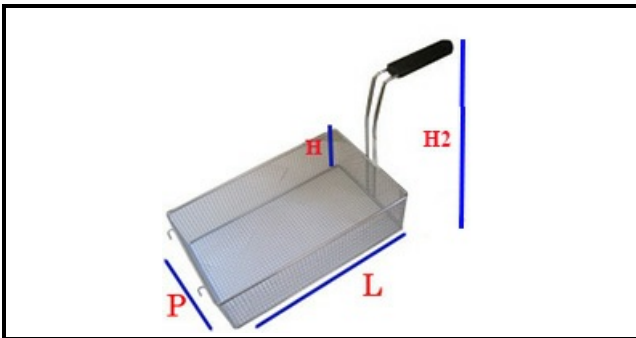

5107046

**BASKET FOR PASTA 1/6 140X140X200MM SX**

Date: 23-02-2025

**Technical data**

DEPTH MM	L=140mm
WIDTH MM	P=140mm
HEIGHT MM	H=200mm
TYPE	CUOCIPASTA/PASTA COOKER
MATERIAL	INOX
HEIGHT MM	H2=315mm

**Manufacturer code**