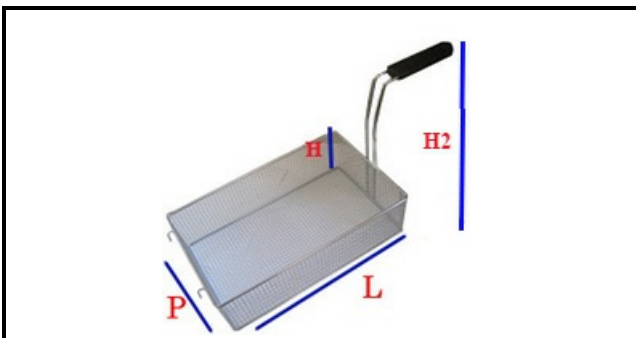

5107046

BASKET FOR PASTA 1/6 140X140X200MM SX

Date: 15-11-2024

**Technical data**

DEPTH MM	L=140mm
WIDTH MM	P=140mm
HEIGHT MM	H=200mm
TYPE	CUOCIPASTA/PASTA COOKER
MATERIAL	INOX
HEIGHT MM	H2=315mm

Manufacturer code