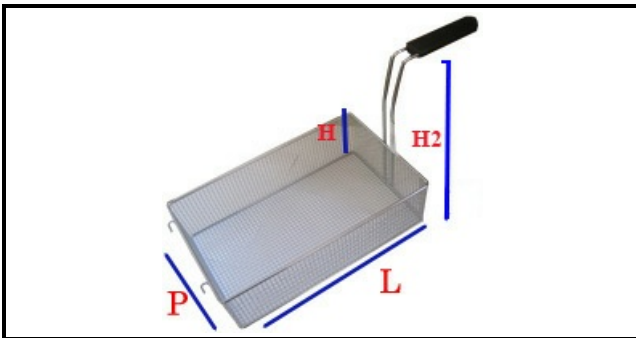

5107047

BASKET FOR PASTA 1/6 140X140X200MM DX

Date: 08-01-2025

**Technical data**

DEPTH MM	L=140mm
WIDTH MM	P=140mm
HEIGHT MM	H=200mm
TYPE	CUOCIPASTA/PASTA COOKER
MATERIAL	INOX
HEIGHT MM	H2=315mm

Manufacturer code