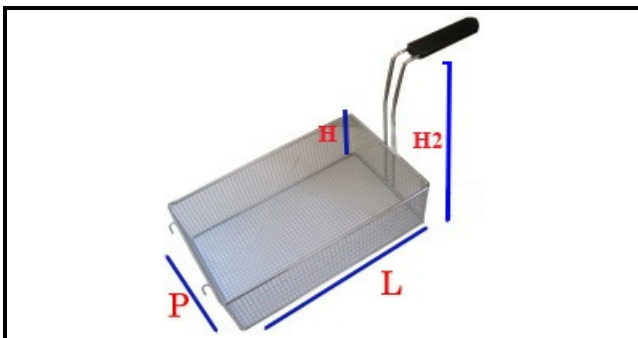

5107047

BASKET FOR PASTA 1/6 140X140X200MM DX

Date: 07-04-2025

Technical data

DEPTH MM	L=140mm
WIDTH MM	P=140mm
HEIGHT MM	H=200mm
TYPE	CUOCIPASTA/PASTA COOKER
MATERIAL	INOX
HEIGHT MM	H2=315mm

Manufacturer code