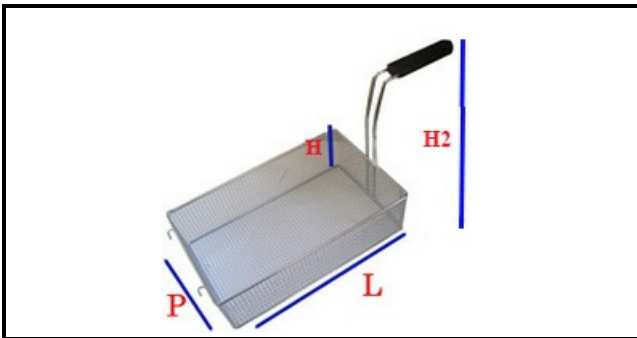

5107050

FRYER BASKET 290X280X150H

Date: 15-11-2024

ORIGINAL
OSP
SPARE PARTS**Technical data**

DEPTH MM	L=290mm
WIDTH MM	P=280mm
HEIGHT MM	H=150mm
TYPE	FRIGGITRICE/FRYER
MATERIAL	INOX
HEIGHT MM	H2=325mm

Manufacturer code