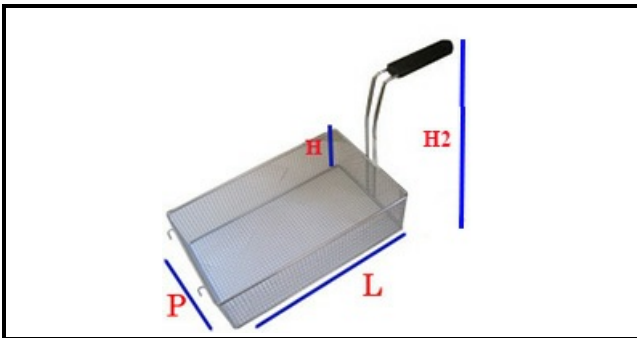

5107050

FRYER BASKET 290X280X150H

Date: 27-12-2024

ORIGINAL
OSP
SPARE PARTS**Technical data**

DEPTH MM	L=290mm
WIDTH MM	P=280mm
HEIGHT MM	H=150mm
TYPE	FRIGGITRICE/FRYER
MATERIAL	INOX
HEIGHT MM	H2=325mm

Manufacturer code