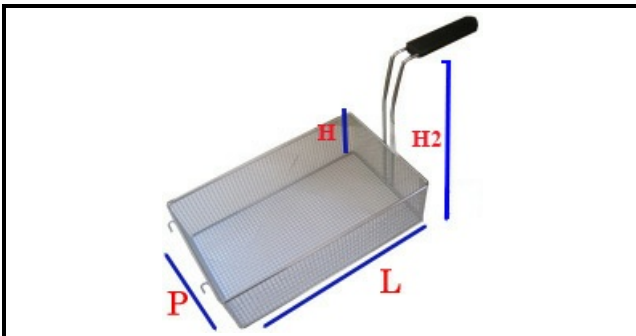

5107088

BASKET FOR PASTA 240X290X200H 1/2

Date: 23-12-2024

**Technical data**

DEPTH MM	L=290mm
WIDTH MM	P=240mm
HEIGHT MM	H=200mm
TYPE	CUOCIPASTA/PASTA COOKER
MATERIAL	INOX
HEIGHT MM	H2=315mm