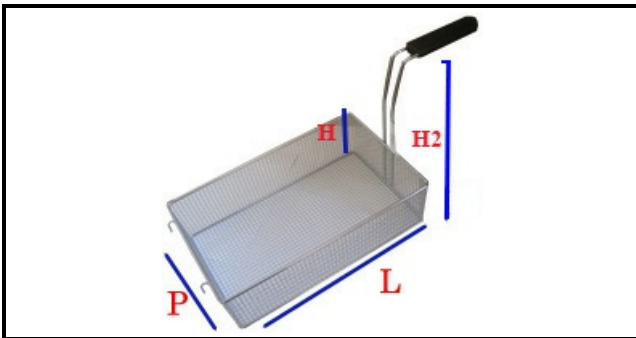

5107088

BASKET FOR PASTA 240X290X200H 1/2

Date: 23-02-2025

**Technical data**

DEPTH MM	L=290mm
WIDTH MM	P=240mm
HEIGHT MM	H=200mm
TYPE	CUOCIPASTA/PASTA COOKER
MATERIAL	INOX
HEIGHT MM	H2=315mm