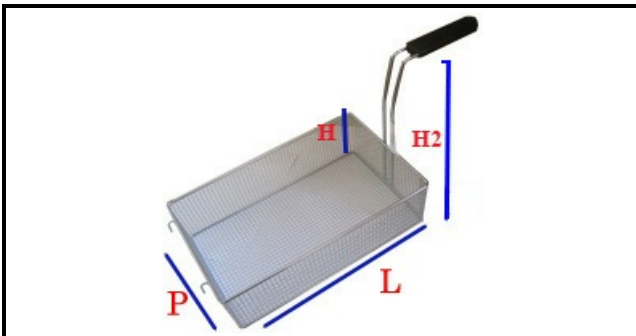

5107088

**BASKET FOR PASTA 240X290X200H 1/2**

Date: 15-11-2024

**Technical data**

DEPTH MM	L=290mm
WIDTH MM	P=240mm
HEIGHT MM	H=200mm
TYPE	CUOCIPASTA/PASTA COOKER
MATERIAL	INOX
HEIGHT MM	H2=315mm