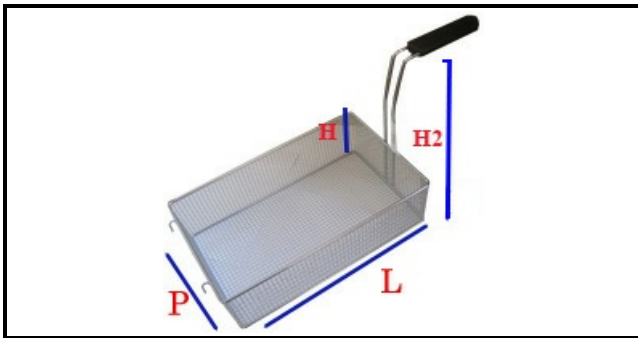

5107088

BASKET FOR PASTA 240X290X200H 1/2

Date: 06-04-2025

Technical data

DEPTH MM	L=290mm
WIDTH MM	P=240mm
HEIGHT MM	H=200mm
TYPE	CUOCIPASTA/PASTA COOKER
MATERIAL	INOX
HEIGHT MM	H2=315mm