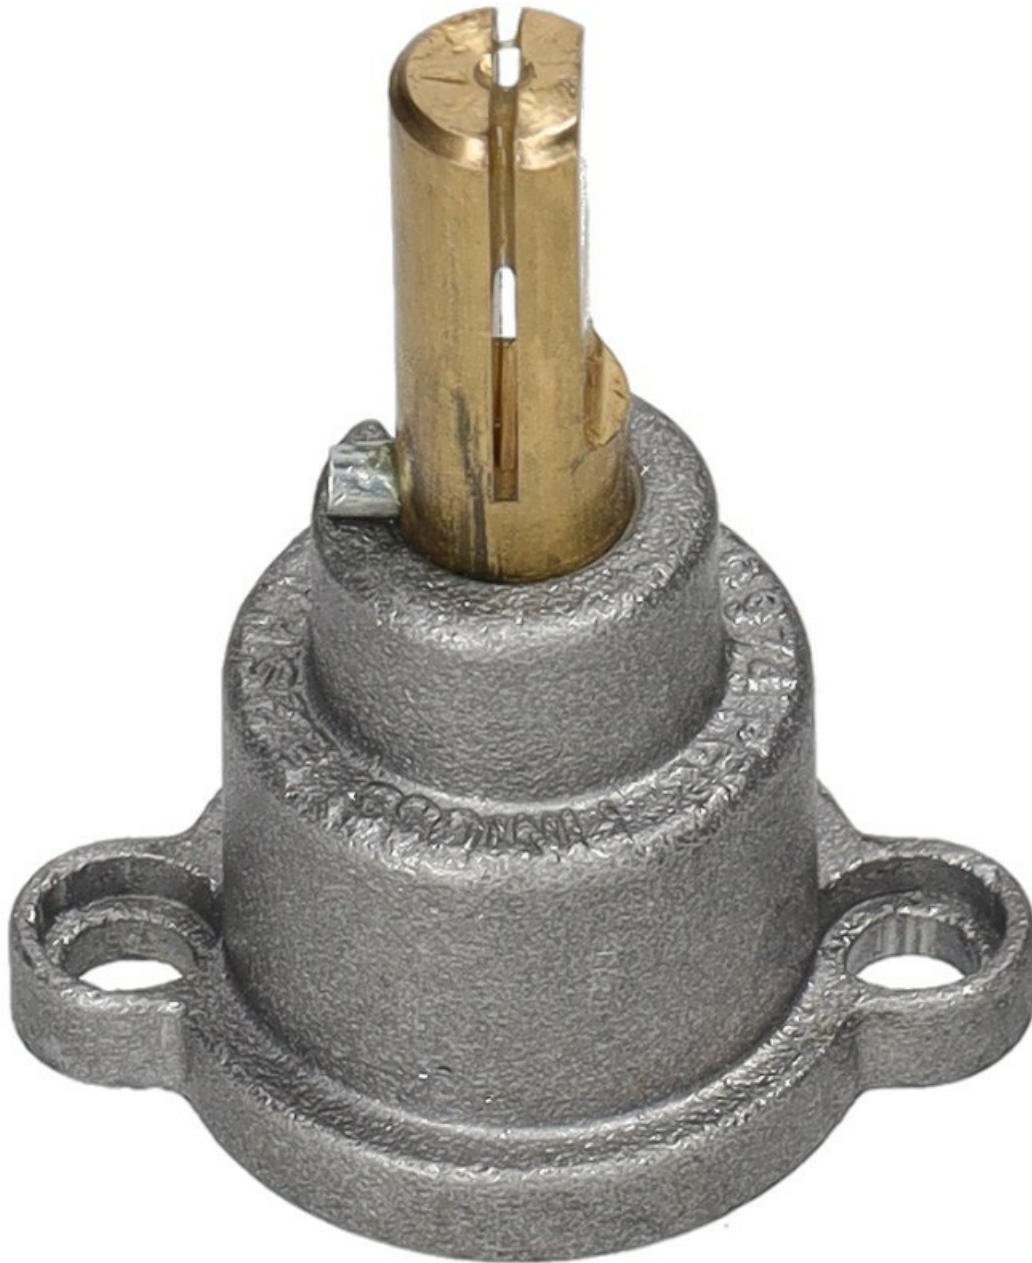

## CAP FOR COCKS PEL PINTOSI MOD. 20/21

Date: 12-04-2025

### Technical data

\_\_\_\_\_

SHAFT DIAMETER mm

Ø=8x6mm