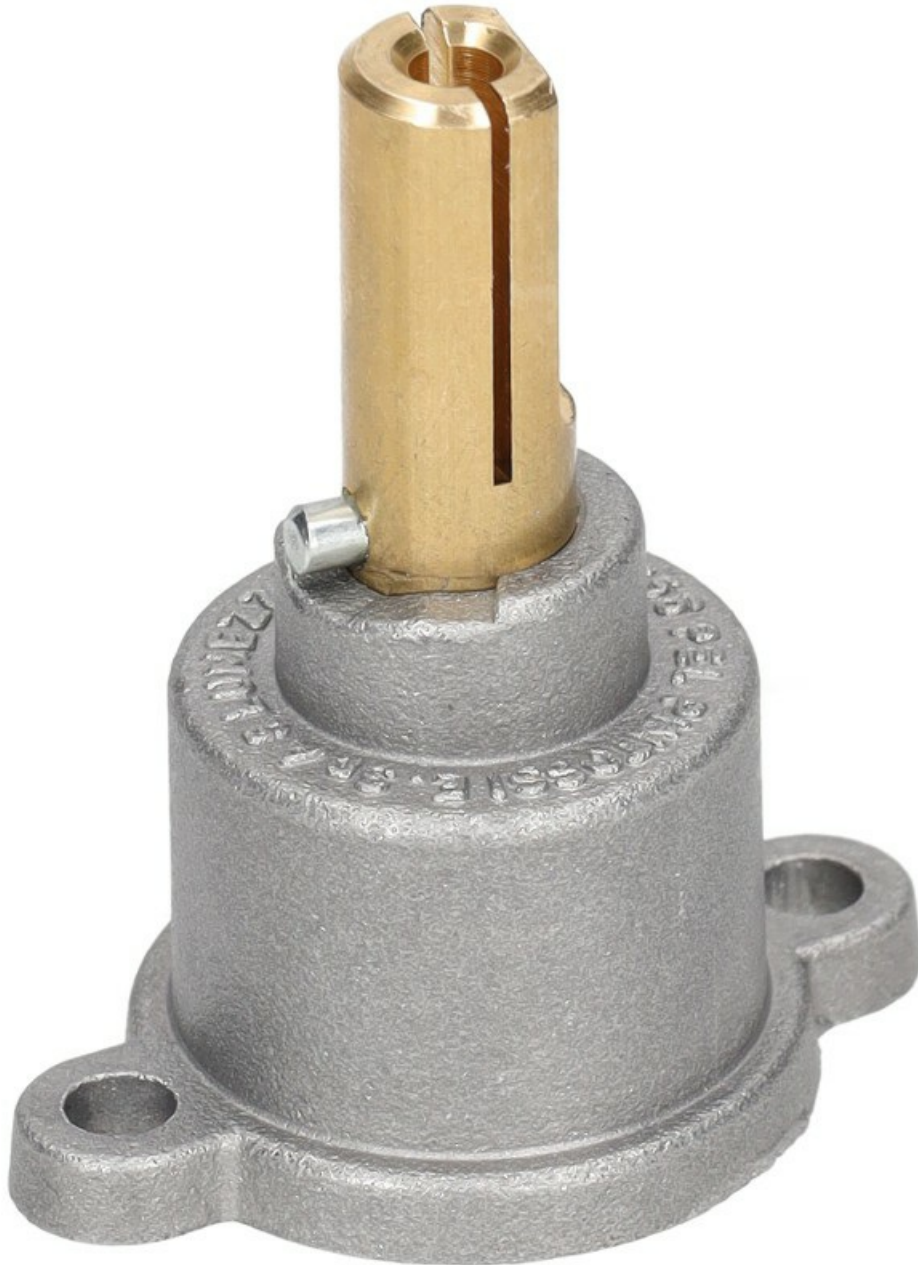

4130027

CAP FOR COCKS PEL PINTOSI MOD. 23

Date: 05-04-2025

Technical data

SHAFT DIAMETER mm	Ø=10x8mm
-------------------	----------

Manufacturer code

ELECTROLUX PROFESSIONAL S.P.A.