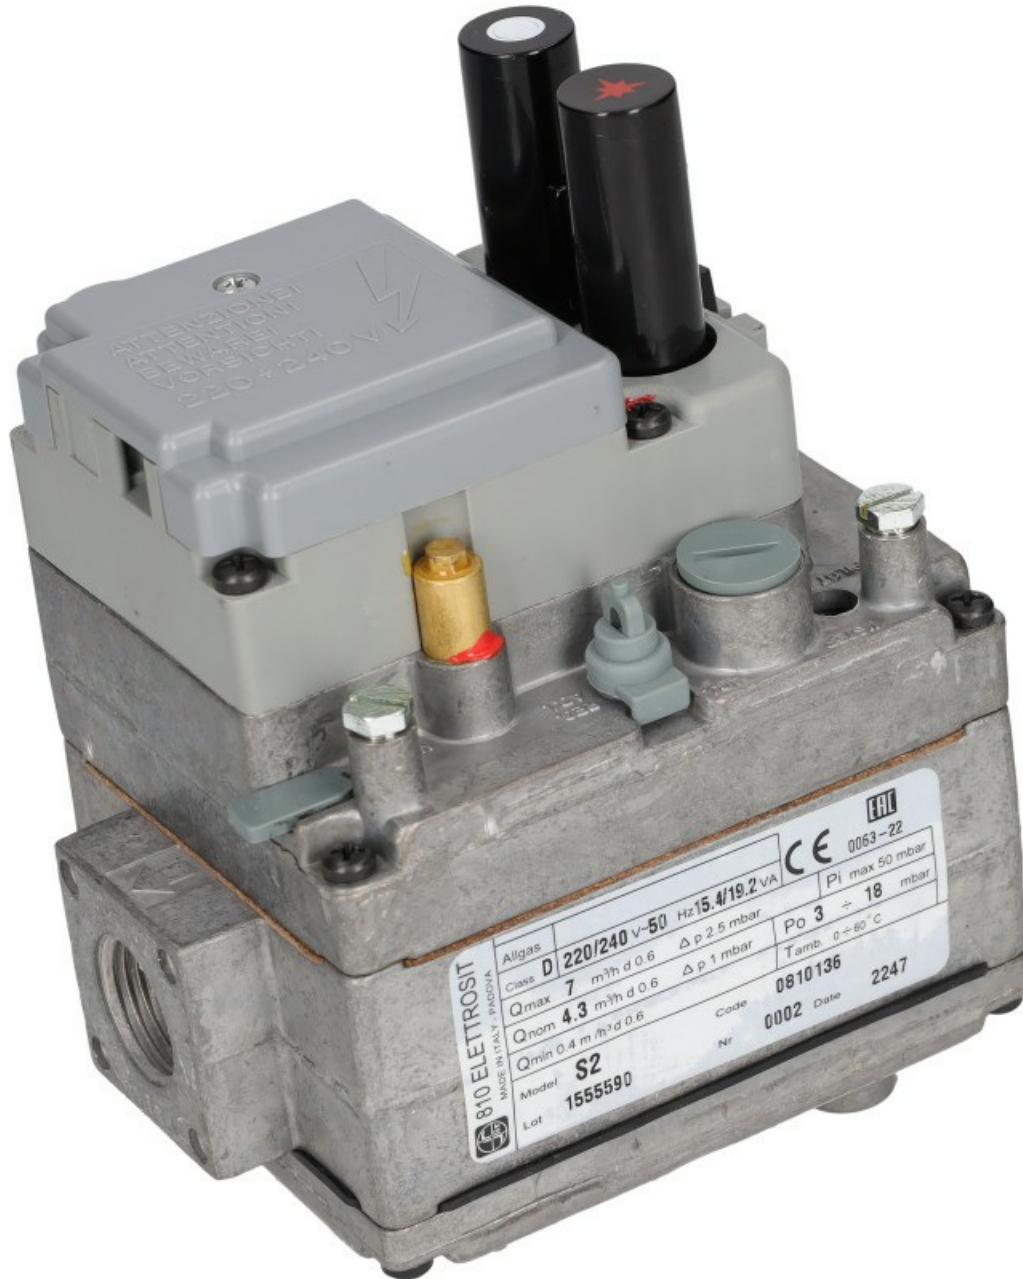

4146029

ELETTROSIT VALVE LONG PUSH-BUTTON 1/2 220V

Date: 05-04-2025

Technical data

| | |
|------------------|-------------------|
| GAS THREAD | GAS=1/2FF |
| THREAD MA | THERMOCOUPLE =9X1 |
| PRESSURE BAR MAX | MAX=50mbar |
| TYPE | 0810 |
| MAGNETIC UNIT | 1107152 |