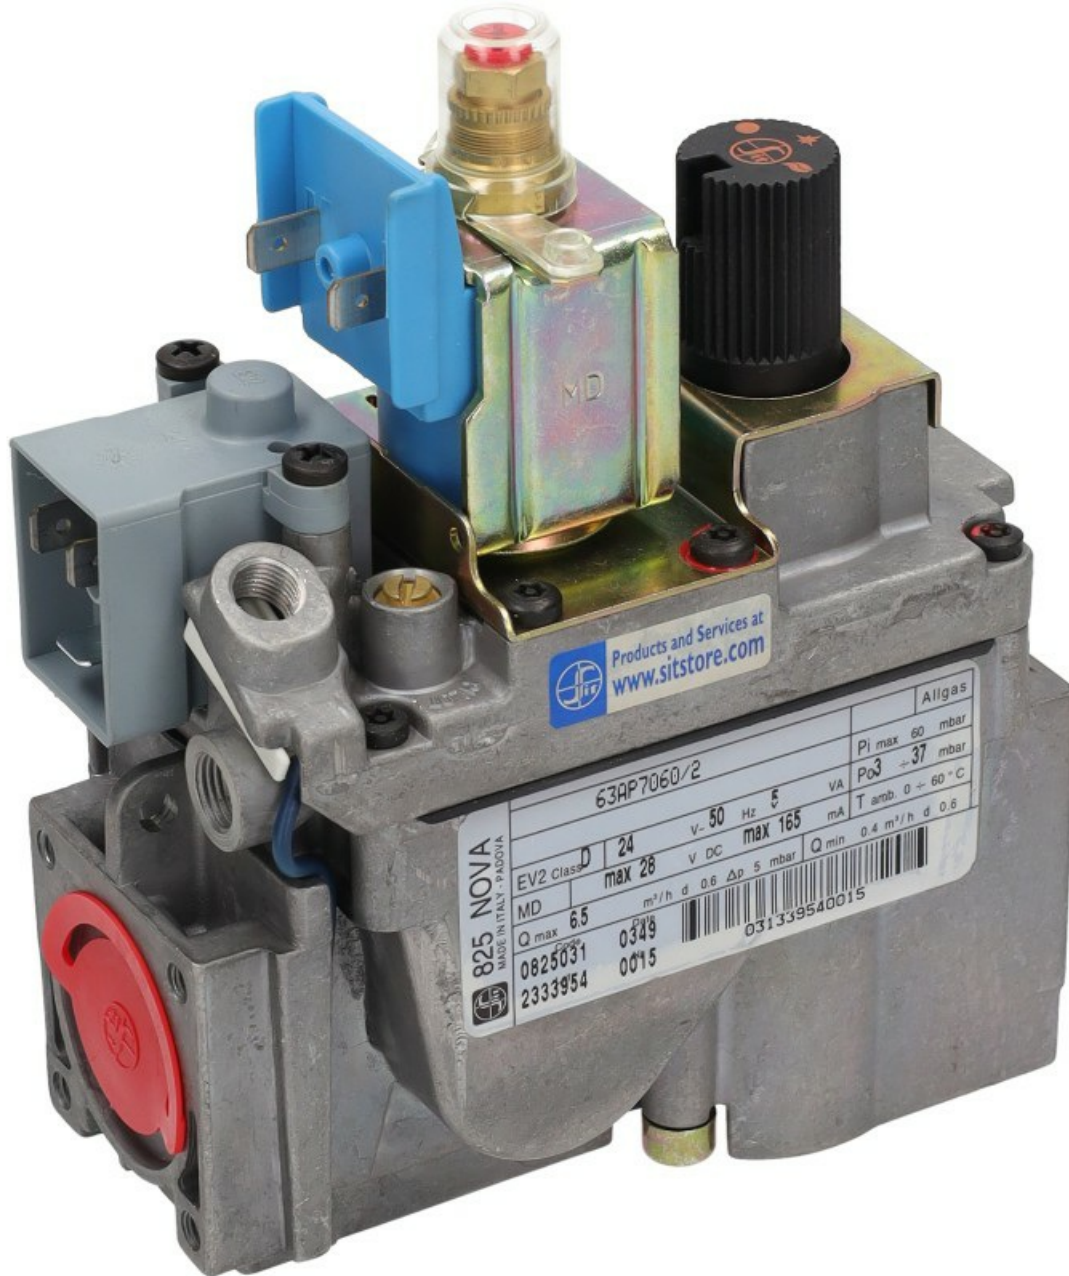

4146054

VALVE 825 NOVA 24V 5-37 MBAR

Date: 12-04-2025

Manufacturer code

ELECTROLUX PROFESSIONAL S.P.A.

SIT SPA