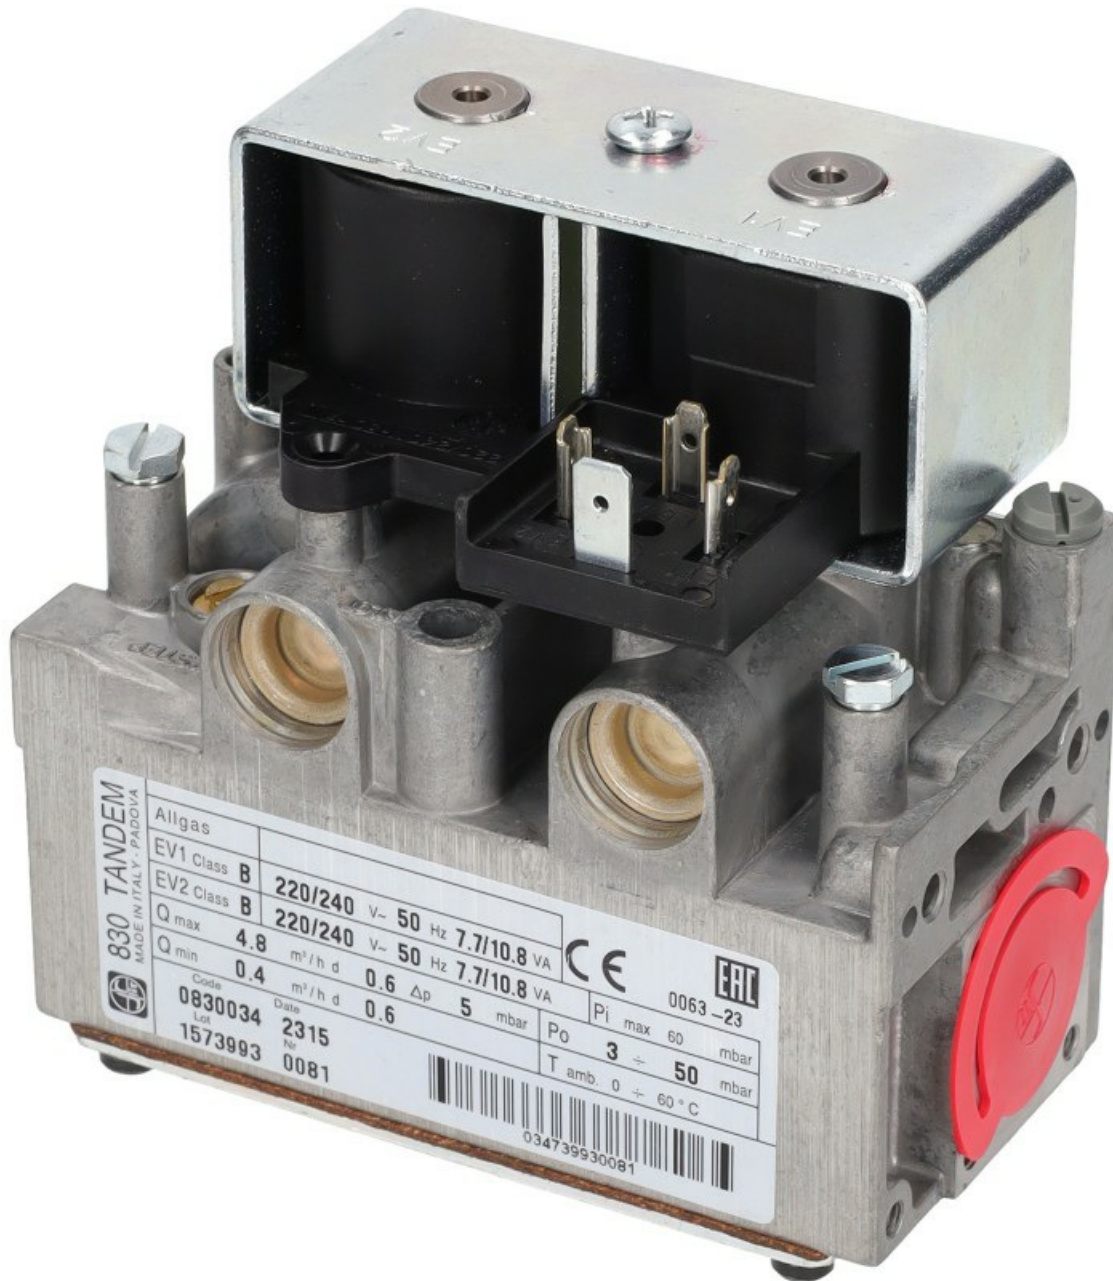

4146070

VALVE 830 TANDEM 220/240V 50HZ RP+ LA

Date: 05-04-2025

Technical data

Manufacturer code

SILKO ALI GROUP SRL A SOCIO UNICO
SIT SPA
CUPPONE S.R.L.
CUPPONE S.R.L.
EMMEPI GRANDI CUCINE S.R.L.