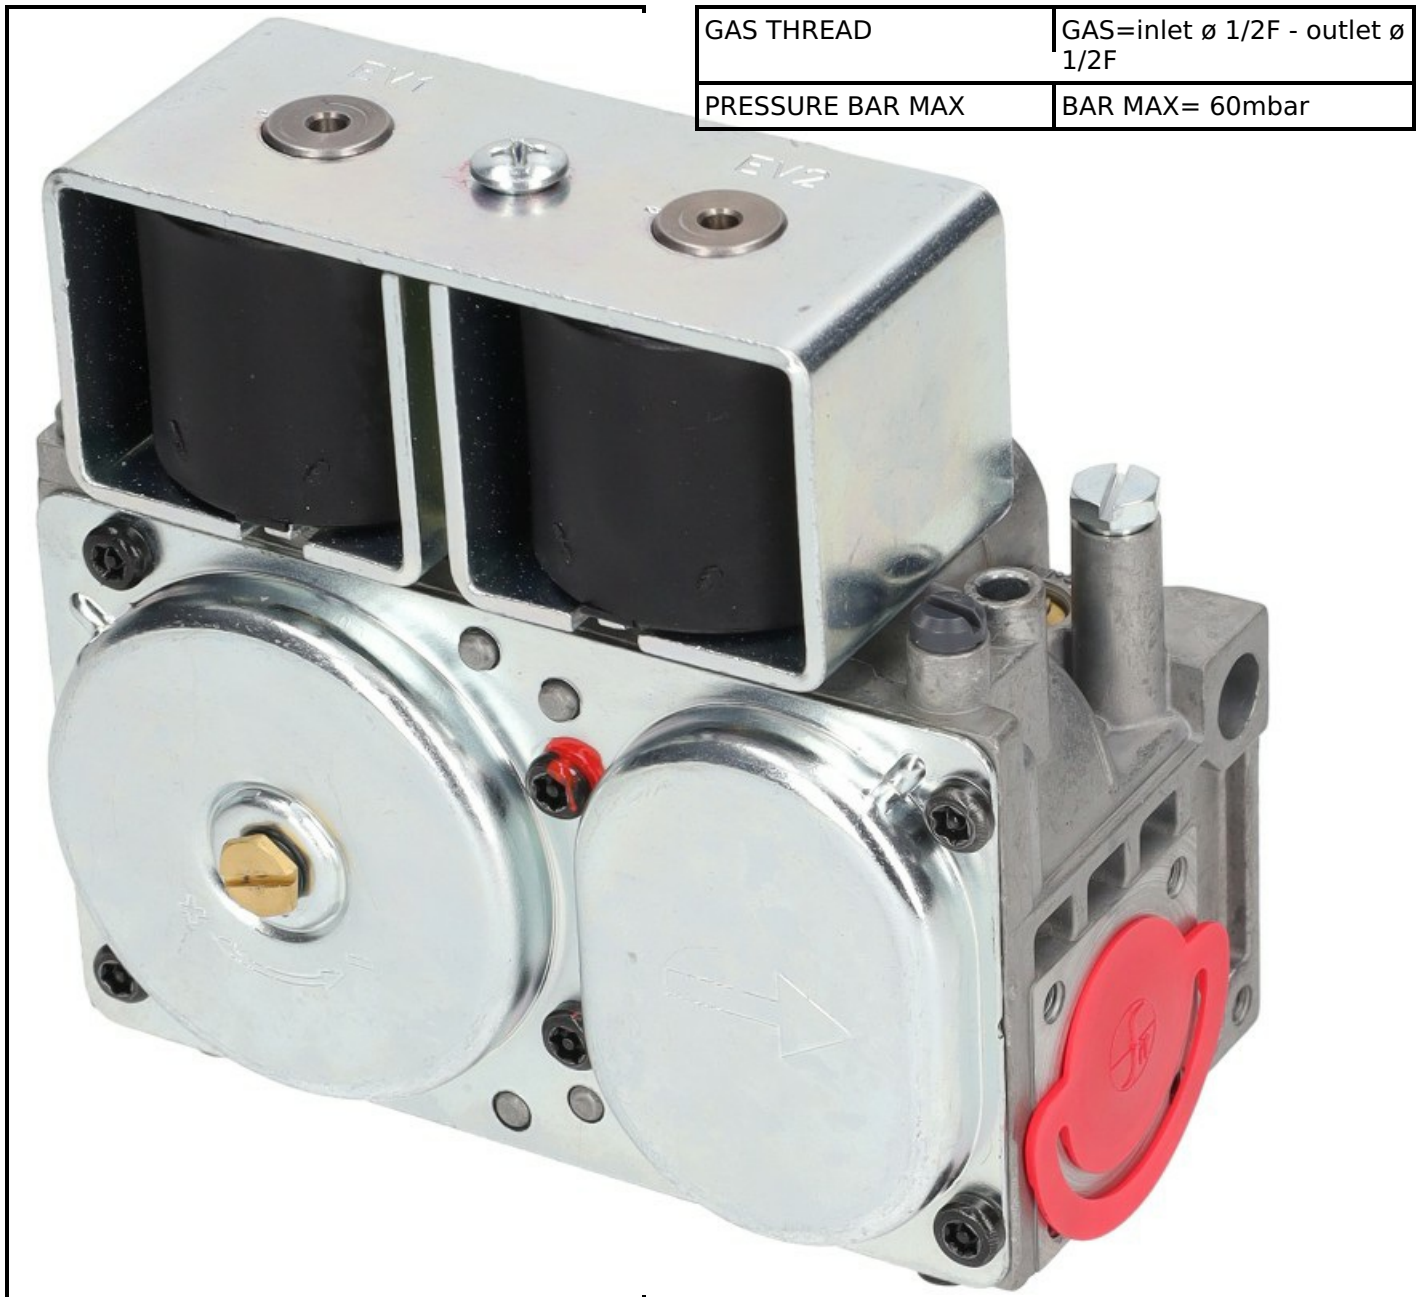

4146070

VALVE 830 TANDEM 220/240V 50HZ RP+ LA

Date: 05-04-2025

Technical data

Manufacturer code

SILKO ALI GROUP SRL A SOCIO UNICO
SIT SPA
CUPPONE S.R.L.
CUPPONE S.R.L.
EMMEPI GRANDI CUCINE S.R.L.