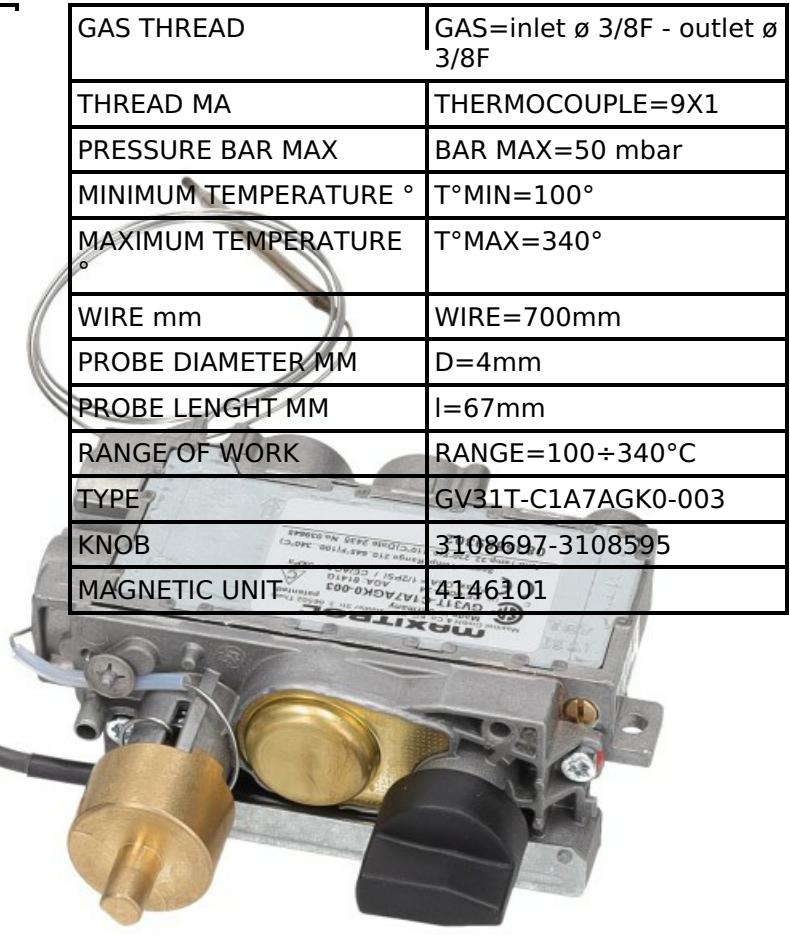

4146071

OVEN GAS VALVE GV31T-C1A7AGK0E0 100-340

Date: 11-04-2025

ORIGINAL
OSP
SPARE PARTS

Technical data

GAS THREAD	GAS=inlet ø 3/8F - outlet ø 3/8F
THREAD MA	THERMOCOUPLE=9X1
PRESSURE BAR MAX	BAR MAX=50 mbar
MINIMUM TEMPERATURE °	T°MIN=100°
MAXIMUM TEMPERATURE °	T°MAX=340°
WIRE mm	WIRE=700mm
PROBE DIAMETER MM	D=4mm
PROBE LENGHT MM	l=67mm
RANGE OF WORK	RANGE=100÷340°C
TYPE	GV31T-C1A7AGK0-003
NOB	3108697-3108595
MAGNETIC UNIT	4146101