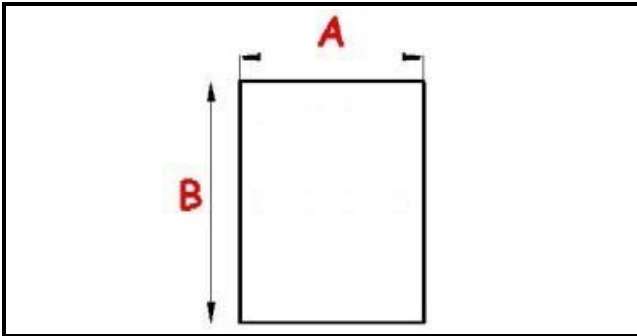

Technical data

DEPTH MM	L=710mm
WIDTH MM	P=605mm