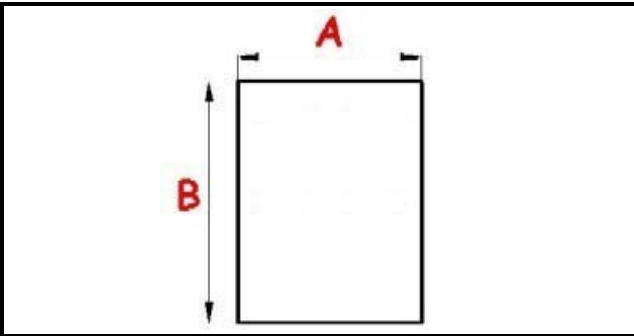

4217896

Date: 22-11-2024

ORIGINAL
OSP
SPARE PARTS

Technical data

DEPTH MM	L=710mm
WIDTH MM	P=605mm