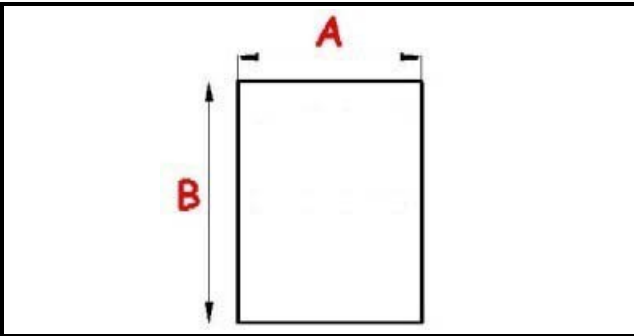

4217896

Date: 22-01-2025

ORIGINAL
OSP
SPARE PARTS

Technical data

DEPTH MM	L=710mm
WIDTH MM	P=605mm