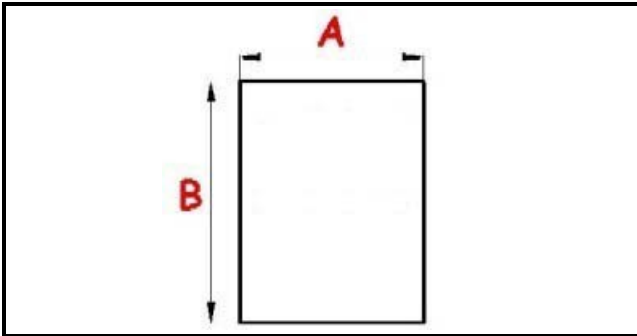

4217896

Date: 12-11-2024

ORIGINAL
OSP
SPARE PARTS

Technical data

DEPTH MM	L=710mm
WIDTH MM	P=605mm