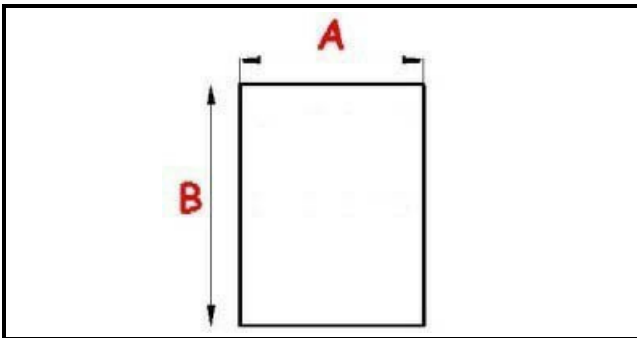

4117393

MEAT CHARGRILL GRID I-80

Date: 27-02-2025

ORIGINAL
OSP
SPARE PARTS**Technical data**

| | |
|---------------|---------|
| LONG SIDE mm | B=700mm |
| SHORT SIDE mm | A=535mm |

Manufacturer code

CB SRL