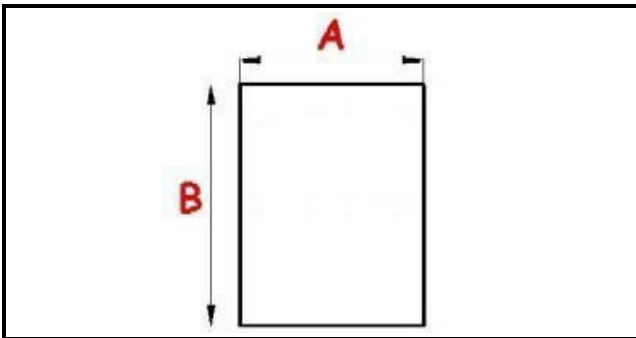

4137027

GRID 530X530MM

Date: 22-11-2024

ORIGINAL
OSP
SPARE PARTS**Technical data**

MATERIAL	RILSAN
LONG SIDE mm	B=530mm
SHORT SIDE mm	A=530mm

Manufacturer code

ELECTROLUX PROFESSIONAL S.P.A.

COLD LINE S.R.L.