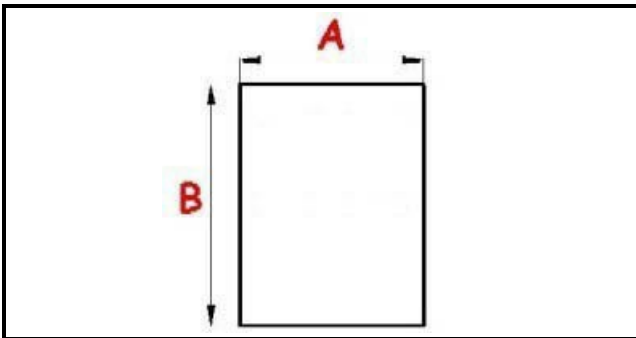

4137027

**GRID 530X530MM**

Date: 22-01-2025

ORIGINAL  
**OSP**  
SPARE PARTS**Technical data**

MATERIAL	RILSAN
LONG SIDE mm	B=530mm
SHORT SIDE mm	A=530mm

**Manufacturer code**

ELECTROLUX PROFESSIONAL S.P.A.