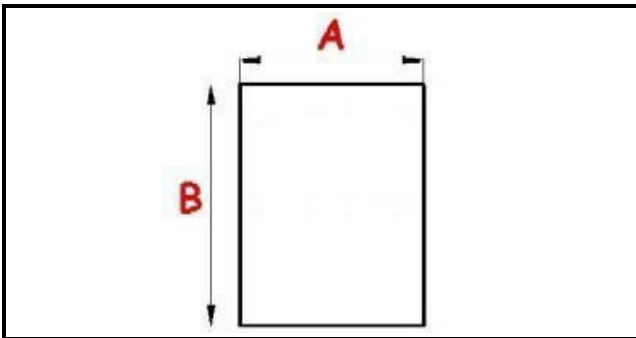

4137027

GRID 530X530MM

Date: 12-11-2024

ORIGINAL
OSP
SPARE PARTS**Technical data**

| | |
|---------------|---------|
| MATERIAL | RILSAN |
| LONG SIDE mm | B=530mm |
| SHORT SIDE mm | A=530mm |

Manufacturer code