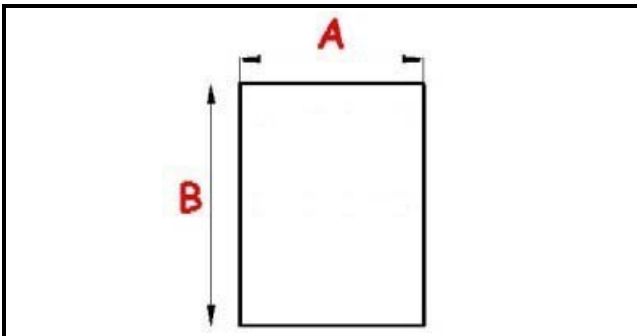

4137156

GRID

Date: 12-04-2025

ORIGINAL
OSP
SPARE PARTS

Technical data

HEIGHT MM	H=70mm
MATERIAL	INOX
LONG SIDE mm	B=495mm
SHORT SIDE mm	A=290mm

Manufacturer code

MBM- EUROTEC SRL -