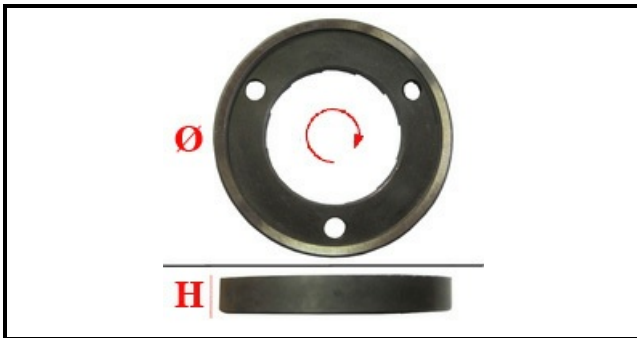

1120018

PAIR GRINDERS WEGA D. 64 RIGHT

Date: 21-11-2024

Technical data

HEIGHT MM	H=9mm
EXTERNAL DIAMETER mm	Ø esterno/external=64mm
MONOPHASE	MONOFASE/MONOPHASE
NUMBER OF HOLES	3 fori/holes
MATERIAL	INOX
MANUFACTURER	WEGA
TYPE	PIANA/PLANE
INTERNAL DIAMETER mm	Ø interno/internal=37mm