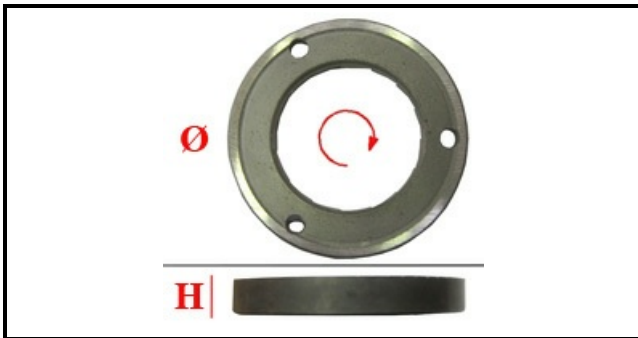

1120021

PAIR GRINDERS CIMBALI D. 54

Date: 21-11-2024

**Technical data**

HEIGHT MM	H=8mm
EXTERNAL DIAMETER mm	Ø esterno/external=54mm
MONOPHASE	MONOFASE/MONOPHASE
NUMBER OF HOLES	3 fori/holes
MATERIAL	INOX
MANUFACTURER	CIMBALI
TYPE	PIANA/PLANE
INTERNAL DIAMETER mm	Ø interno/internal=32mm