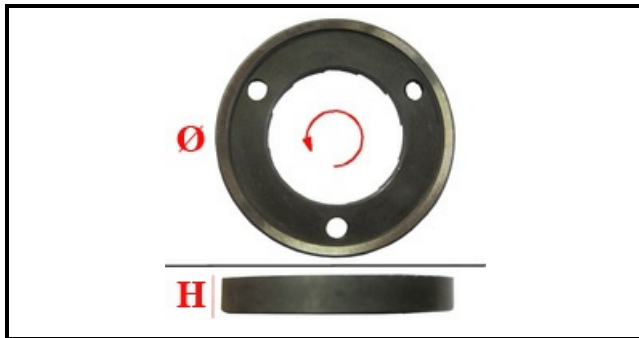

### Technical data

HEIGHT MM	H=9mm
EXTERNAL DIAMETER mm	Ø esterno/external=75mm
MONOPHASE	MONOFASE/MONOPHASE
NUMBER OF HOLES	3 fori/holes
MATERIAL	INOX
MANUFACTURER	ANFIM
TYPE	PIANA/PLANE
INTERNAL DIAMETER mm	Ø interno/internal=43mm