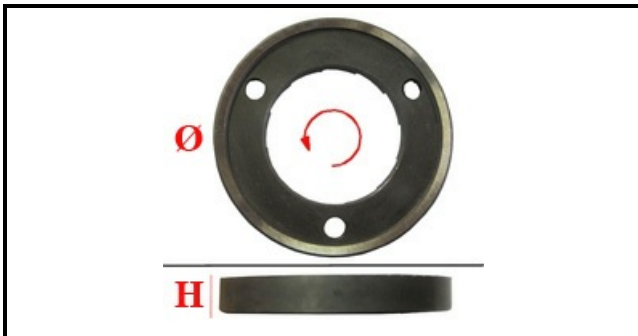

1120030

PAIR GRINDERS ANFIN D.75 LEFT

Date: 18-04-2025

Technical data

HEIGHT MM	H=9mm
EXTERNAL DIAMETER mm	Ø esterno/external=75mm
MONOPHASE	MONOFASE/MONOPHASE
NUMBER OF HOLES	3 fori/holes
MATERIAL	INOX
MANUFACTURER	ANFIM
TYPE	PIANA/PLANE
INTERNAL DIAMETER mm	Ø interno/internal=43mm