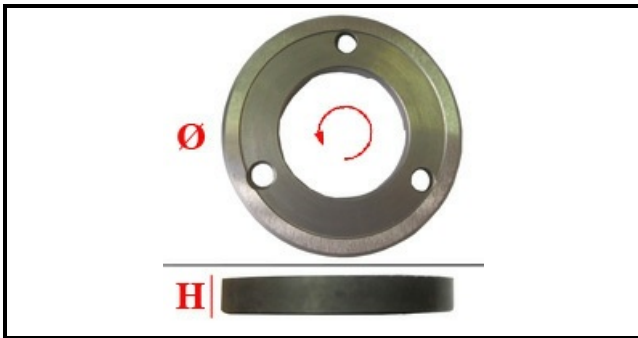

1120053

PAIR GRINDERS MAHLKONIG GUATEMALA SB

Date: 11-04-2025

ORIGINAL
OSP
SPARE PARTS

Technical data

HEIGHT MM	H=9,2mm
EXTERNAL DIAMETER mm	Ø esterno/external=73mm
MONOPHASE	MONOFASE/MONOPHASE
NUMBER OF HOLES	3 fori/holes
MATERIAL	INOX
MANUFACTURER	MAHLKONIG
TYPE	PIANA/PLANE