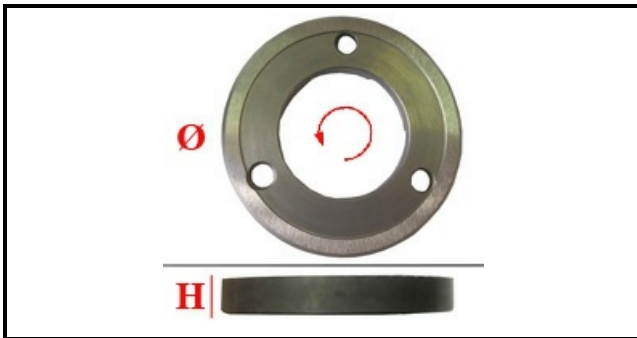

# PAIR GRINDERS MAHLKONIG GUATEMALA SB

Date: 22-12-2024

ORIGINAL  
**OSP**  
SPARE PARTS

## Technical data

HEIGHT MM	H=9,2mm
EXTERNAL DIAMETER mm	Ø esterno/external=73mm
MONOPHASE	MONOFASE/MONOPHASE
NUMBER OF HOLES	3 fori/holes
MATERIAL	INOX
MANUFACTURER	MAHLKONIG
TYPE	PIANA/PLANE