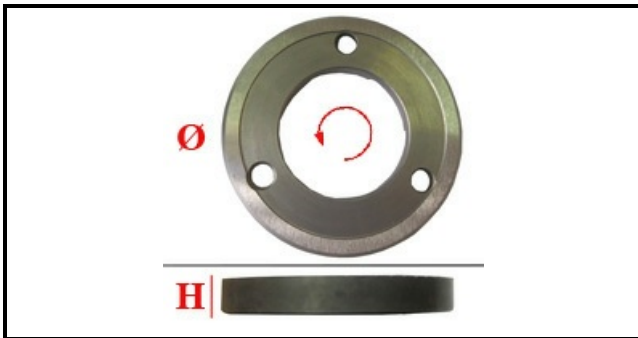

1120053

PAIR GRINDERS MAHLKONIG GUATEMALA SB

Date: 22-01-2025

ORIGINAL
OSP
SPARE PARTS

Technical data

HEIGHT MM	H=9,2mm
EXTERNAL DIAMETER mm	Ø esterno/external=73mm
MONOPHASE	MONOFASE/MONOPHASE
NUMBER OF HOLES	3 fori/holes
MATERIAL	INOX
MANUFACTURER	MAHLKONIG
TYPE	PIANA/PLANE