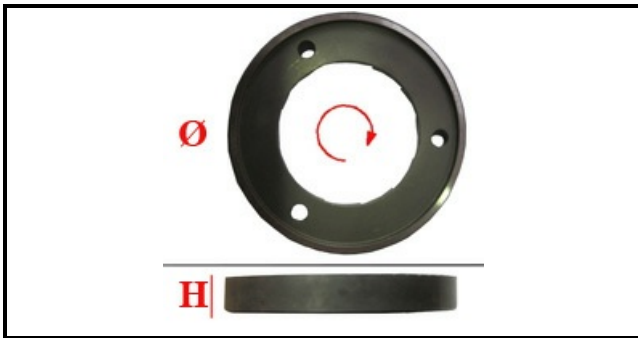

## Technical data

EXTERNAL DIAMETER mm	Ø esterno/external=100mm
MONOPHASE	MONOFASE/MONOPHASE
NUMBER OF HOLES	2 fori/holes
MATERIAL	INOX
MANUFACTURER	PETRONCINI
TYPE	PIANA/PLANE