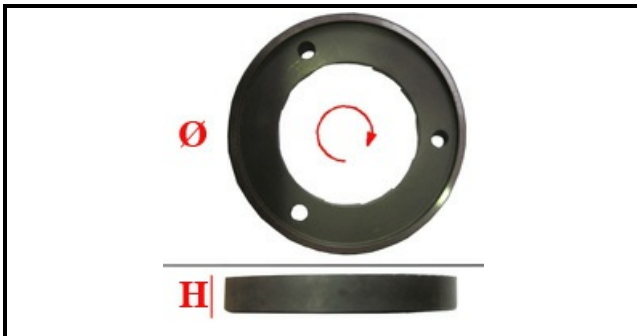

## Technical data

EXTERNAL DIAMETER mm	Ø esterno/external=100mm
MONOPHASE	MONOFASE/MONOPHASE
NUMBER OF HOLES	2 fori/holes
MATERIAL	INOX
MANUFACTURER	PETRONCINI
TYPE	PIANA/PLANE