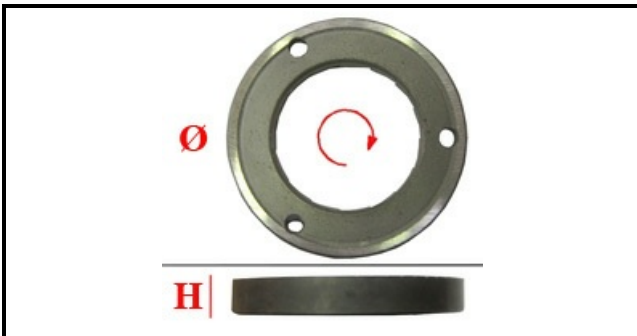

1120068

PAIR GRINDERS CIMBALI D. 75 DX

Date: 07-04-2025

Technical data

HEIGHT MM	H=9mm
EXTERNAL DIAMETER mm	Ø esterno/external=75mm
MONOPHASE	MONOFASE/MONOPHASE
NUMBER OF HOLES	3 fori/holes
MATERIAL	INOX
MANUFACTURER	CIMBALI
TYPE	PIANA/PLANE
MANUFACTURER	FAEMA
INTERNAL DIAMETER mm	Ø interno/internal=43mm