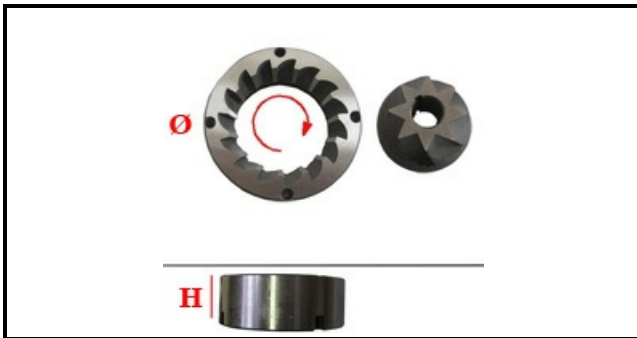

## CONICAL PAIR GRINDERS EROS D.68MM DX

Date: 22-12-2024

### Technical data

HEIGHT MM	H=25mm
INTERNAL DIAMETER mm	Ø interno/internal=49mm
EXTERNAL DIAMETER mm	Ø esterno/external=68mm
MONOPHASE	MONOFASE/MONOPHASE
MATERIAL	INOX
MANUFACTURER	EROS
TYPE	CONICA/CONICAL