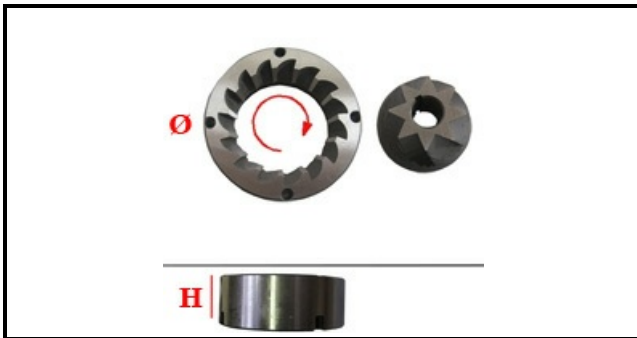

1120078

CONICAL PAIR GRINDERS EROS D.68MM DX

Date: 22-11-2024

Technical data

HEIGHT MM	H=25mm
INTERNAL DIAMETER mm	Ø interno/internal=49mm
EXTERNAL DIAMETER mm	Ø esterno/external=68mm
MONOPHASE	MONOFASE/MONOPHASE
MATERIAL	INOX
MANUFACTURER	EROS
TYPE	CONICA/CONICAL