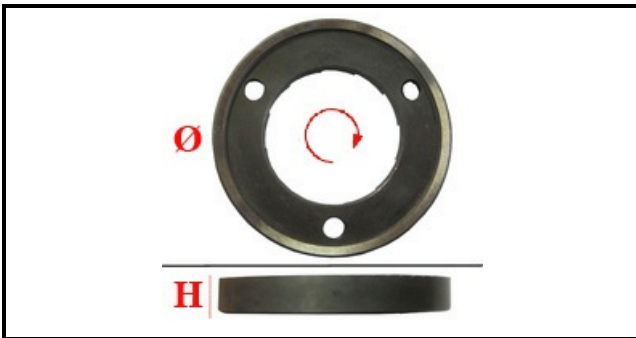

### Technical data

HEIGHT MM	H=9mm
INTERNAL DIAMETER mm	∅ interno/internal=46mm
EXTERNAL DIAMETER mm	∅ esterno/external=84mm
MONOPHASE	MONOFASE/MONOPHASE
NUMBER OF HOLES	3 fori/holes
MATERIAL	INOX
MANUFACTURER	THEO/CASADIO
TYPE	PIANA/PLANE