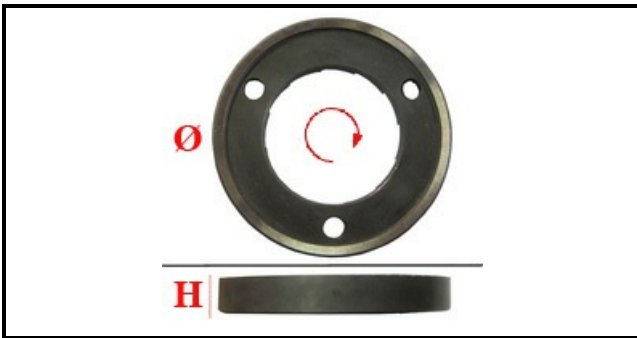

1120085

PAIR GRINDERS CASADIO THEO D.84

Date: 08-04-2025

Technical data

HEIGHT MM	H=9mm
INTERNAL DIAMETER mm	Ø interno/internal=46mm
EXTERNAL DIAMETER mm	Ø esterno/external=84mm
MONOPHASE	MONOFASE/MONOPHASE
NUMBER OF HOLES	3 fori/holes
MATERIAL	INOX
MANUFACTURER	THEO/CASADIO
TYPE	PIANA/PLANE