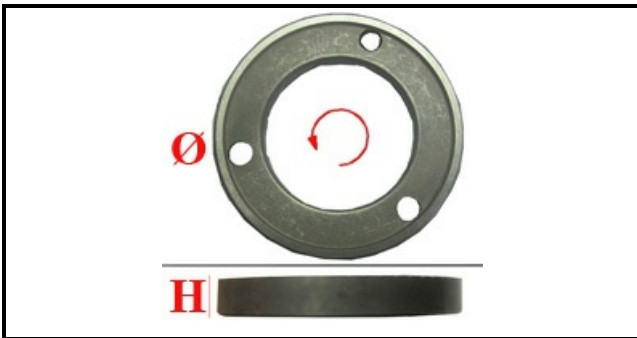

1120092

PAIR GRINDERS HAUS ANFIM D.50

Date: 24-11-2024

ORIGINAL
OSP
SPARE PARTS**Technical data**

HEIGHT MM	H=7,5mm
INTERNAL DIAMETER mm	Ø interno/internal=30mm
EXTERNAL DIAMETER mm	Ø esterno/external=50mm
MONOPHASE	MONOFASE/MONOPHASE
NUMBER OF HOLES	3 fori/holes
MATERIAL	INOX
MANUFACTURER	ANFIM
TYPE	PIANA/PLANE