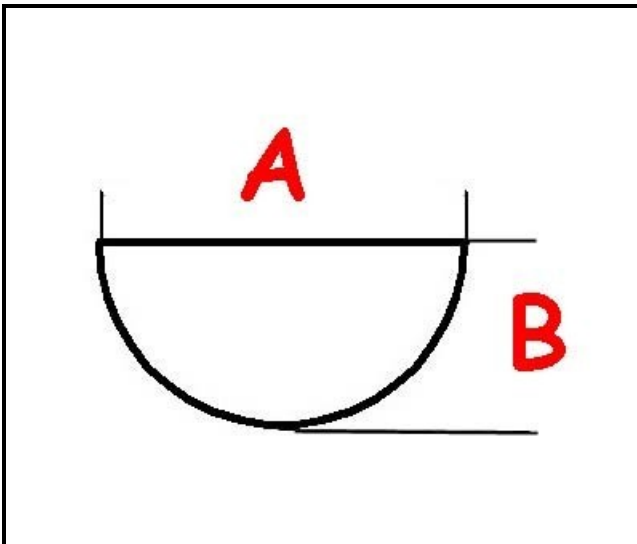

3108023

OVEN DOOR HANDLE A.PO 36M6380

Date: 22-12-2024

ORIGINAL
OSP
SPARE PARTS**Technical data**

DEPTH MM	A=10mm
WIDTH MM	B=8mm

Manufacturer code

ANGELO PO GRANDI CUCINE SPA