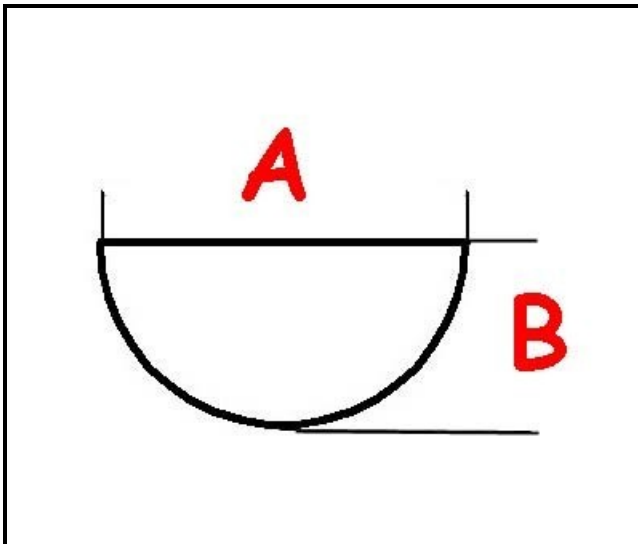

3108023

OVEN DOOR HANDLE A.PO 36M6380

Date: 22-11-2024

ORIGINAL
OSP
SPARE PARTS**Technical data**

DEPTH MM	A=10mm
WIDTH MM	B=8mm

Manufacturer code

ANGELO PO GRANDI CUCINE SPA