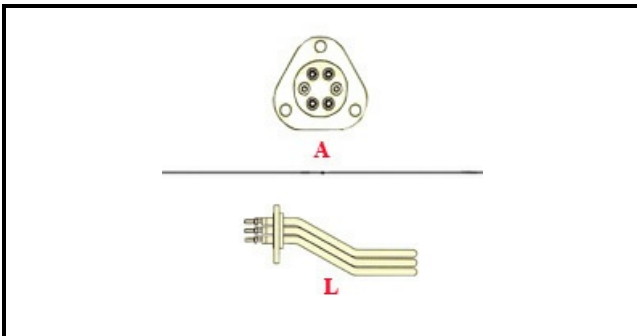

1101004

HEATING ELEMENT 3900W/230V RANCILIO

Date: 05-04-2025

Technical data

| | |
|-------------------------------|---------------------------------------|
| DEPTH MM | L=390 mm |
| ELEMENTS | ELEMENTI/ELEMENTS=3 |
| TRIANGULAR FLANGE | TRIANGOLARE/TRIANGULAR FLANGE=44mm |
| KILOWATT KW | KW=3,9 |
| WATT | W=3900 |
| THREE PHASE | TRIFASE/THREEPHASE |
| NUMBER OF POLES | POLI/POLES=6 |
| NUMBER OF HOLES | FORI/HOLES=3 |
| GASKET | 2102014 |
| IMMERSION HEATING ELEMENTS | IMMERSIONE/IMMERSION |
| DIAMETER mm | A=44mm |