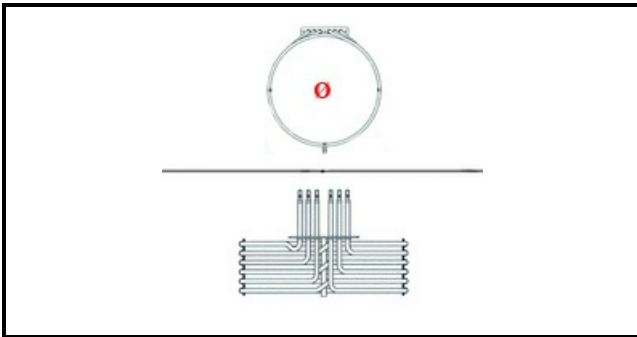

1101096

**HEATING ELEMENT 5400W 230V LAINOX**

Date: 15-11-2024

ORIGINAL  
**OSP**  
SPARE PARTS**Technical data**

DEPTH MM	L=270mm
HEIGHT MM	H=118mm
ELEMENTS	ELEMENTI/ELEMENTS=3
SQUARE FLANGE	RETTANGOLARE/SQUARE FLANGE=140X22mm
INTERNAL DIAMETER mm	Ø=194mm
KILOWATT KW	KW=5,4
WATT	WATT=5400
THREE PHASE	TRIFASE/THREEPHASE
NUMBER OF POLES	POLI/POLES=6
DRY HEATING ELEMENT	SECCO/DRY
EXTERNAL DIAMETER mm	Ø=203mm