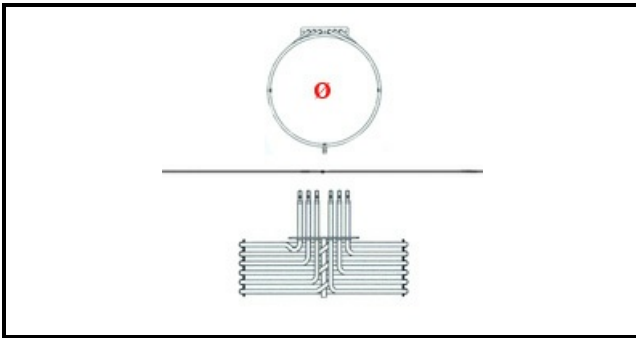

# CIRCULAR THREE-PHASE HEATING ELEMENT 7500W

Date: 15-11-2024

ORIGINAL  
**OSP**  
SPARE PARTS

## Technical data

DEPTH MM	L=287mm
HEIGHT MM	H=173mm
ELEMENTS	ELEMENTI/ELEMENTS=3
SQUARE FLANGE	RETTANGOLARE/SQUARE FLANGE=140X22mm
EXTERNAL DIAMETER mm	Ø=265mm
KILOWATT KW	KW=7,5
WATT	WATT=7500
THREE PHASE	TRIFASE/THREEPHASE
NUMBER OF POLES	POLI/POLES=6
DRY HEATING ELEMENT	SECCO/DRY
INTERNAL DIAMETER mm	Ø=248mm