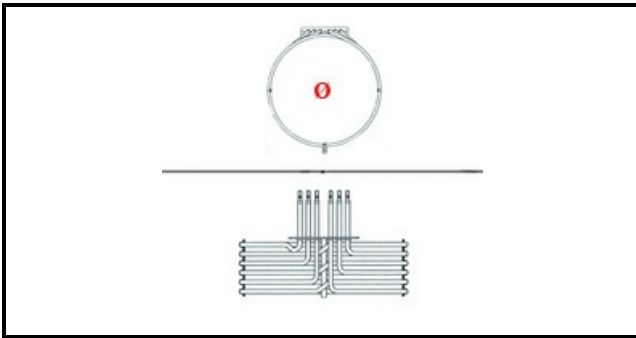

1101097

CIRCULAR THREE-PHASE HEATING ELEMENT 7500W

Date: 27-02-2025

ORIGINAL
OSP
SPARE PARTS**Technical data**

DEPTH MM	L=287mm
HEIGHT MM	H=173mm
ELEMENTS	ELEMENTI/ELEMENTS=3
SQUARE FLANGE	RETTANGOLARE/SQUARE FLANGE=140X22mm
EXTERNAL DIAMETER mm	Ø=265mm
KILOWATT KW	KW=7,5
WATT	WATT=7500
THREE PHASE	TRIFASE/THREEPHASE
NUMBER OF POLES	POLI/POLES=6
DRY HEATING ELEMENT	SECCO/DRY
INTERNAL DIAMETER mm	Ø=248mm