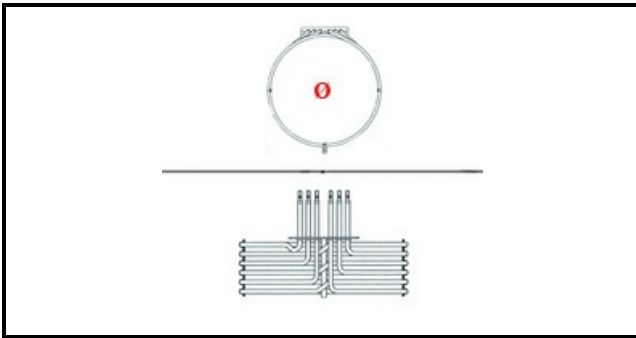

Technical data

DEPTH MM	L=287mm
HEIGHT MM	H=173mm
ELEMENTS	ELEMENTI/ELEMENTS=3
SQUARE FLANGE	RETTANGOLARE/SQUARE FLANGE=140X22mm
EXTERNAL DIAMETER mm	Ø=265mm
KILOWATT KW	KW=7,5
WATT	WATT=7500
THREE PHASE	TRIFASE/THREEPHASE
NUMBER OF POLES	POLI/POLES=6
DRY HEATING ELEMENT	SECCO/DRY
INTERNAL DIAMETER mm	Ø=248mm

Manufacturer code

LAINOX ALI GROUP SRL A SOCIO UNICO

LAINOX ALI GROUP SRL A SOCIO UNICO