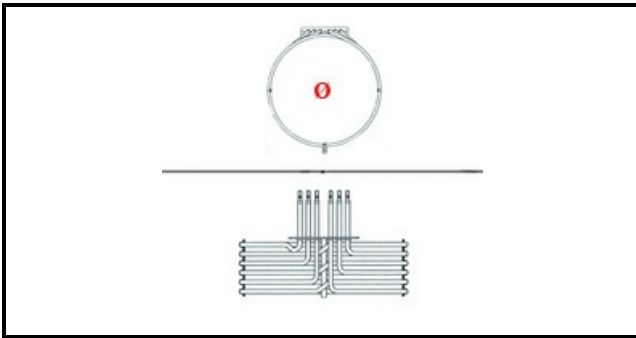

1101097

CIRCULAR THREE-PHASE HEATING ELEMENT 7500W

Date: 27-01-2025

ORIGINAL
OSP
SPARE PARTS**Technical data**

DEPTH MM	L=287mm
HEIGHT MM	H=173mm
ELEMENTS	ELEMENTI/ELEMENTS=3
SQUARE FLANGE	RETTANGOLARE/SQUARE FLANGE=140X22mm
EXTERNAL DIAMETER mm	Ø=265mm
KILOWATT KW	KW=7,5
WATT	WATT=7500
THREE PHASE	TRIFASE/THREEPHASE
NUMBER OF POLES	POLI/POLES=6
DRY HEATING ELEMENT	SECCO/DRY
INTERNAL DIAMETER mm	Ø=248mm