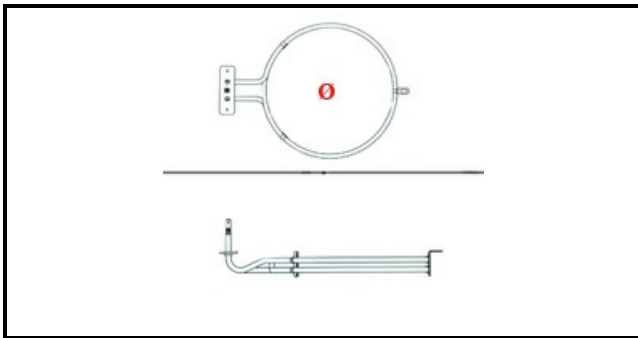

1101107

OVEN HEATING ELEMENT 220V 054843

Date: 06-04-2025

ORIGINAL
OSP
SPARE PARTS

Technical data

DEPTH MM	L=245mm
HEIGHT MM	H=93mm
ELEMENTS	ELEMENTI/ELEMENTS=1
SQUARE FLANGE	RETTANGOLARE/SQUARE FLANGE=70X22
EXTERNAL DIAMETER mm	Ø=195mm
KILOWATT KW	KW=2,5
WATT	WATT=2500
MONOPHASE	MONOFASE/MONOPHASE
NUMBER OF POLES	POLI/POLES=2
DRY HEATING ELEMENT	SECCO/DRY
INTERNAL DIAMETER mm	Ø=175mm