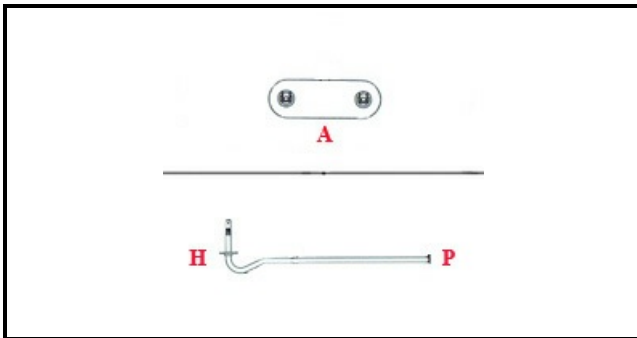

1101143

EXPANSION FLANGE HEATING ELEMENT 3000W 230/240V L400

Date: 27-02-2025

**Technical data**

DEPTH MM	L=390mm
ELEMENTS	ELEMENTI/ELEMENTS=3
DIAMETER mm	A=80X27mm
KILOWATT KW	KW=3
WATT	WATT=3000
THREE PHASE	TRIFASE/THREEPHASE
NUMBER OF POLES	POLI/POLES=6
IMMERSION HEATING ELEMENTS	IMMERSIONE/IMMERSION