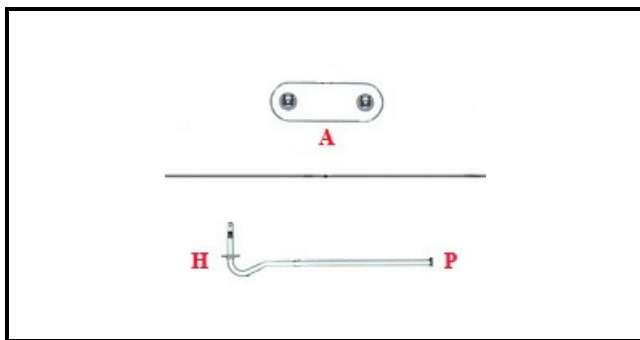

1101143

EXPANSION FLANGE HEATING ELEMENT 3000W 230/240V L400

Date: 07-04-2025

Technical data

DEPTH MM	L=390mm
ELEMENTS	ELEMENTI/ELEMENTS=3
DIAMETER mm	A=80X27mm
KILOWATT KW	KW=3
WATT	WATT=3000
THREE PHASE	TRIFASE/THREEPHASE
NUMBER OF POLES	POLI/POLES=6
IMMERSION HEATING ELEMENTS	IMMERSIONE/IMMERSION