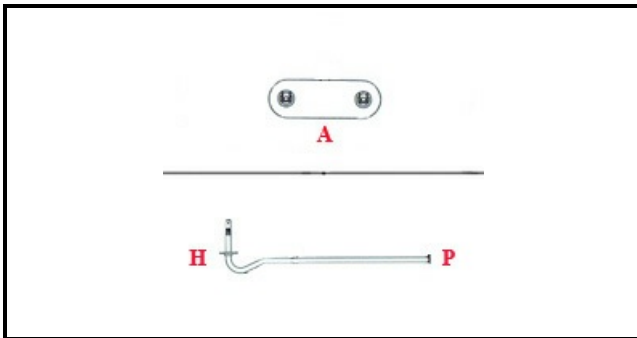

1101143

EXPANSION FLANGE HEATING ELEMENT 3000W 230/240V L400

Date: 22-11-2024

**Technical data**

| | |
|----------------------------|----------------------|
| DEPTH MM | L=390mm |
| ELEMENTS | ELEMENTI/ELEMENTS=3 |
| DIAMETER mm | A=80X27mm |
| KILOWATT KW | KW=3 |
| WATT | WATT=3000 |
| THREE PHASE | TRIFASE/THREEPHASE |
| NUMBER OF POLES | POLI/POLES=6 |
| IMMERSION HEATING ELEMENTS | IMMERSIONE/IMMERSION |