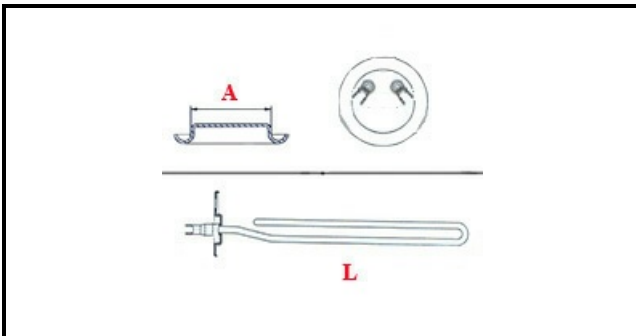

1101144

BOILER HEATING ELEMENT 3200W 230V F20-BR-BC D.48X240L

Date: 29-01-2025

**Technical data**

| | |
|----------------------------|--|
| DEPTH MM | L=235mm |
| ELEMENTS | ELEMENTI/ELEMENTS=1 |
| TRIANGULAR FLANGE | TRIANGOLARE/TRIANGOLARE FLANGE=47mm |
| ROUND FLANGE | TONDA/ROUND FLANGE=47mm |
| DIAMETER mm | A=47mm |
| KILOWATT KW | KW=3,2 |
| WATT | WATT=3200 |
| MONOPHASE | MONOFASE/MONOPHASE |
| NUMBER OF POLES | POLI/POLES=2 |
| NUMBER OF HOLES | FORI/HOLES=3 |
| GASKET | 2101032 |
| IMMERSION HEATING ELEMENTS | IMMERSIONE/IMMERSION |