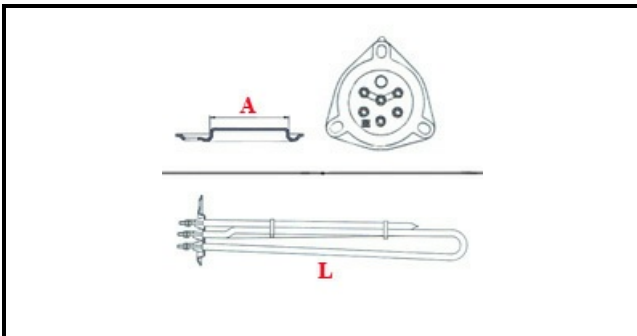

### Technical data

|                            |                        |
|----------------------------|------------------------|
| DEPTH MM                   | L=350mm                |
| ELEMENTS                   | ELEMENTI/ELEMENTS=3    |
| TRIANGULAR FLANGE          | TRIANGOLARE/TRIANGULAR |
| DIAMETER mm                | A=57mm                 |
| KILOWATT KW                | KW=3                   |
| WATT                       | WATT=3000              |
| THREE PHASE                | TRIFASE/THREEPHASE     |
| NUMBER OF POLES            | POLI/POLES=6           |
| GASKET                     | 2101033                |
| IMMERSION HEATING ELEMENTS | IMMERSIONE/IMMERSION   |