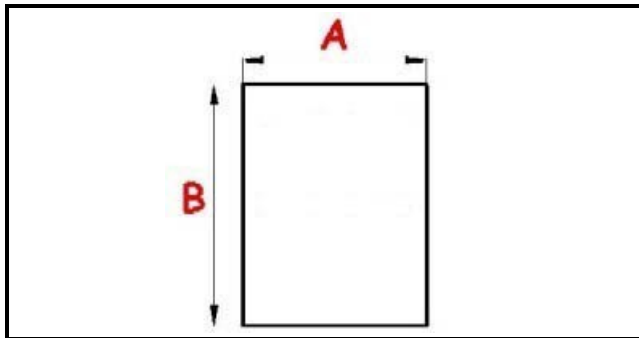

1101187

PLATE HEATING ELEMENT S/D 0,75KW 380V

Date: 22-12-2024

**Technical data**

ELEMENTS	ELEMENTI/ELEMENTS=1
KILOWATT KW	KW=0,75
WATT	WATT=7500
THREE PHASE	TRIFASE/THREEPHASE
NUMBER OF POLES	POLI/POLES=2
DRY HEATING ELEMENT	SECCO/DRY