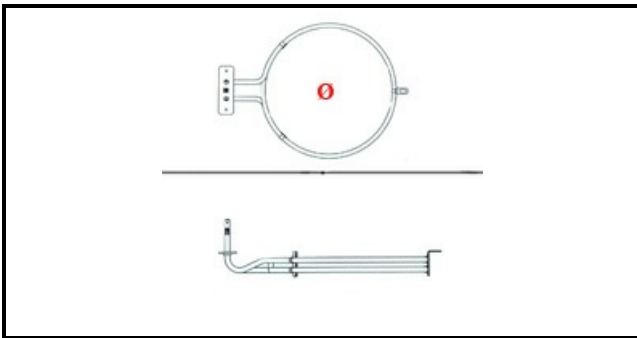

1101192

HEATING ELEMENT 2500W 240V D. 190

Date: 09-04-2025

Technical data

DEPTH MM	L=210mm
HEIGHT MM	H=27mm
ELEMENTS	ELEMENTI/ELEMENTS=1
SQUARE FLANGE	RETTANGOLARE/SQUARE FLANGE=100X22mm
EXTERNAL DIAMETER mm	Ø=190mm
KILOWATT KW	KW=2,5
WATT	WATT=2500
MONOPHASE	MONOFASE/MONOPHASE
NUMBER OF POLES	POLI/POLES=2
DRY HEATING ELEMENT	SECCO/DRY
INTERNAL DIAMETER mm	Ø=176mm