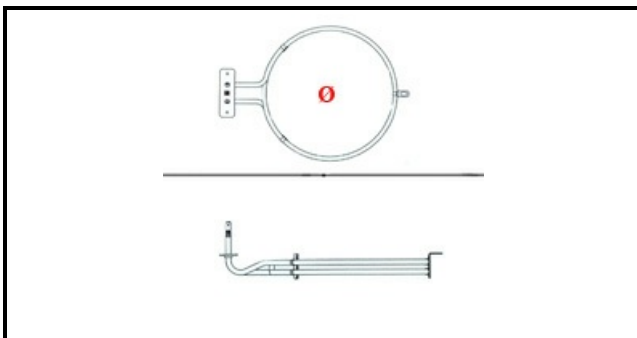

1101192

HEATING ELEMENT 2500W 240V D. 190

Date: 23-12-2024

Technical data

DEPTH MM	L=210mm
HEIGHT MM	H=27mm
ELEMENTS	ELEMENTI/ELEMENTS=1
SQUARE FLANGE	RETTANGOLARE/SQUARE FLANGE=100X22mm
EXTERNAL DIAMETER mm	Ø=190mm
KILOWATT KW	KW=2,5
WATT	WATT=2500
MONOPHASE	MONOFASE/MONOPHASE
NUMBER OF POLES	POLI/POLES=2
DRY HEATING ELEMENT	SECCO/DRY
INTERNAL DIAMETER mm	Ø=176mm