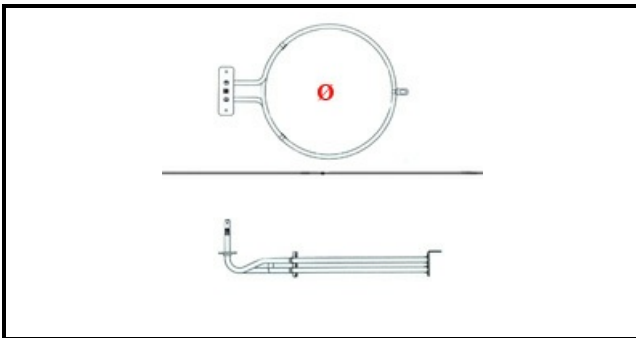

1101192

HEATING ELEMENT 2500W 240V D. 190

Date: 27-02-2025

Technical data

DEPTH MM	L=210mm
HEIGHT MM	H=27mm
ELEMENTS	ELEMENTI/ELEMENTS=1
SQUARE FLANGE	RETTANGOLARE/SQUARE FLANGE=100X22mm
EXTERNAL DIAMETER mm	Ø=190mm
KILOWATT KW	KW=2,5
WATT	WATT=2500
MONOPHASE	MONOFASE/MONOPHASE
NUMBER OF POLES	POLI/POLES=2
DRY HEATING ELEMENT	SECCO/DRY
INTERNAL DIAMETER mm	Ø=176mm