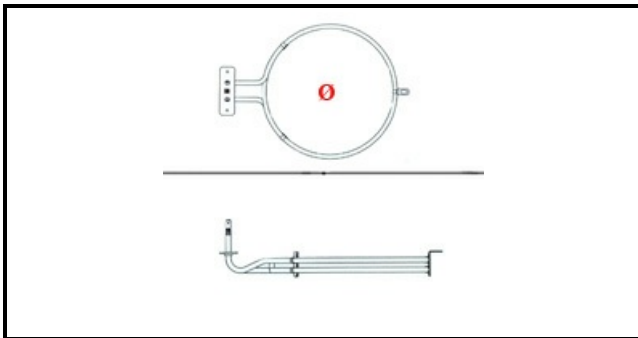

1101192

HEATING ELEMENT 2500W 240V D. 190

Date: 15-11-2024

Technical data

DEPTH MM	L=210mm
HEIGHT MM	H=27mm
ELEMENTS	ELEMENTI/ELEMENTS=1
SQUARE FLANGE	RETTANGOLARE/SQUARE FLANGE=100X22mm
EXTERNAL DIAMETER mm	Ø=190mm
KILOWATT KW	KW=2,5
WATT	WATT=2500
MONOPHASE	MONOFASE/MONOPHASE
NUMBER OF POLES	POLI/POLES=2
DRY HEATING ELEMENT	SECCO/DRY
INTERNAL DIAMETER mm	Ø=176mm