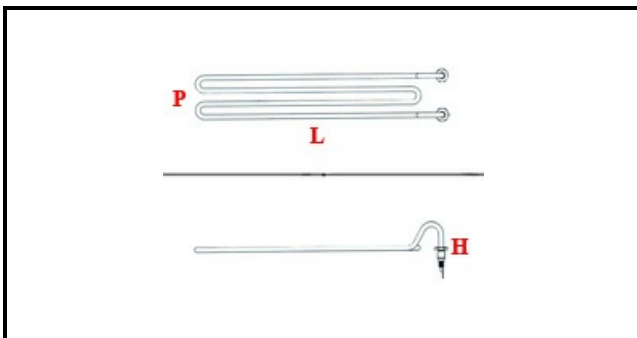

1101251

HEATING ELEMENT A.PO 1500W/230V

Date: 05-04-2025

ORIGINAL
OSP
SPARE PARTS

Technical data

DEPTH MM	L=410mm
WIDTH MM	P=85mm
HEIGHT MM	H=50mm
ELEMENTS	ELEMENTI/ELEMENTS=1
KILOWATT KW	KW=1,5
WATT	WATT=1500
MONOPHASE	MONOFASE/MONOPHASE
THREAD MA	M=4
NUMBER OF POLES	POLI/POLES=2
DRY HEATING ELEMENT	SECCO/DRY