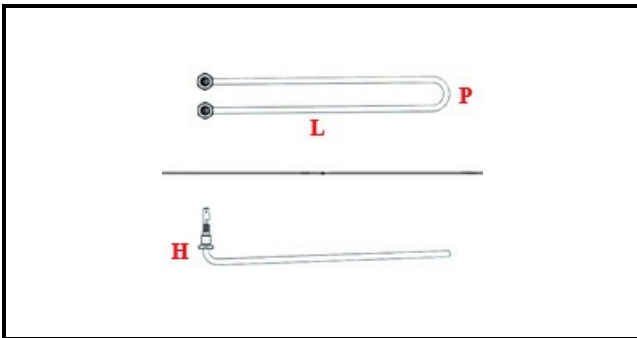

1101256

HEATING ELEMENT A.PO 800W/230V

Date: 22-12-2024

ORIGINAL
OSP
SPARE PARTS

Technical data

DEPTH MM	L=405mm
WIDTH MM	P=122mm
HEIGHT MM	H=16mm
ELEMENTS	ELEMENTI/ELEMENTS=1
SQUARE FLANGE	RETTANGOLARE/SQUARE FLANGE=100X22mm
KILOWATT KW	KW=0,8
WATT	WATT=800
MONOPHASE	MONOFASE/MONOPHASE
THREAD MA	M4
NUMBER OF POLES	POLI/POLES=2
NUMBER OF HOLES	FORI/HOLES=2
DRY HEATING ELEMENT	SECCO/DRY