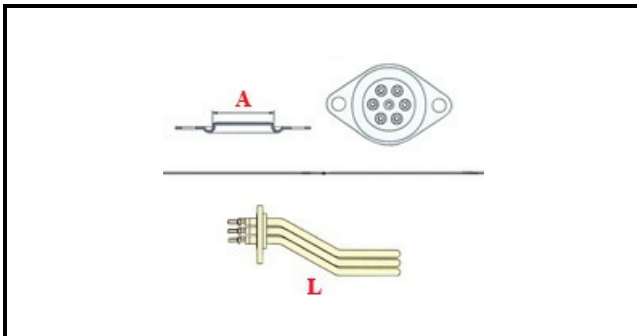

1101279

HEATING ELEMENT WEGA/ASTORIA 4000W 2307400 C/G

Date: 22-12-2024

Technical data

| | |
|-------------------------------|----------------------------|
| DEPTH MM | L=300 |
| ELEMENTS | ELEMENTI/ELEMENTS=3 |
| ROUND FLANGE | TONDA/ROUND FLANGE=42mm |
| DIAMETER mm | A=42mm |
| KILOWATT KW | KW=4 |
| WATT | WATT=4000 |
| THREE PHASE | TRIFASE/THREEPHASE |
| NUMBER OF POLES | POLI/POLES=6 |
| NUMBER OF HOLES | FORI/HOLES=2 |
| GASKET | 2102130 |
| IMMERSION HEATING ELEMENTS | IMMERSIONE/IMMERSION |