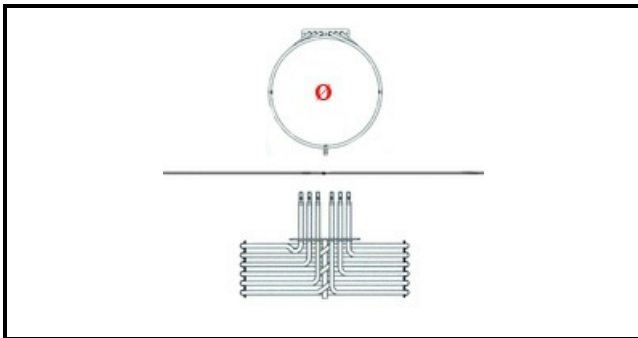

1101291

HEATING ELEMENT 4100W-230V APO D.248mm H70mm

Date: 22-12-2024

ORIGINAL
OSP
SPARE PARTS**Technical data**

DEPTH MM	L=248mm
HEIGHT MM	H=70mm
ELEMENTS	ELEMENTI/ELEMENTS=3
EXTERNAL DIAMETER mm	Ø=226mm
KILOWATT KW	KW=4,1
WATT	WATT=4100
THREE PHASE	TRIFASE/THREEPHASE
NUMBER OF POLES	POLI/POLES=6
NUMBER OF HOLES	FORI/HOLES=2
DRY HEATING ELEMENT	SECCO/DRY
INTERNAL DIAMETER mm	Ø=214mm