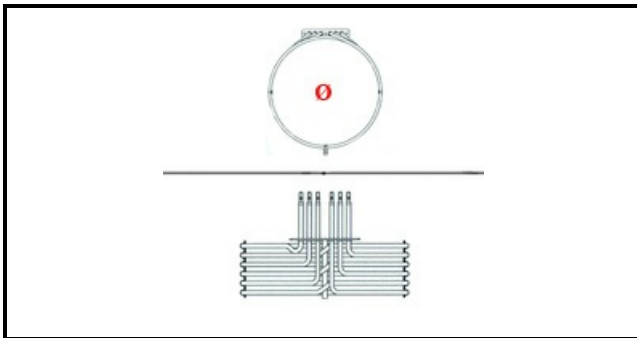

1101291

**HEATING ELEMENT 4100W-230V APO D.248mm H70mm**

Date: 27-02-2025

ORIGINAL  
**OSP**  
SPARE PARTS**Technical data**

DEPTH MM	L=248mm
HEIGHT MM	H=70mm
ELEMENTS	ELEMENTI/ELEMENTS=3
EXTERNAL DIAMETER mm	Ø=226mm
KILOWATT KW	KW=4,1
WATT	WATT=4100
THREE PHASE	TRIFASE/THREEPHASE
NUMBER OF POLES	POLI/POLES=6
NUMBER OF HOLES	FORI/HOLES=2
DRY HEATING ELEMENT	SECCO/DRY
INTERNAL DIAMETER mm	Ø=214mm