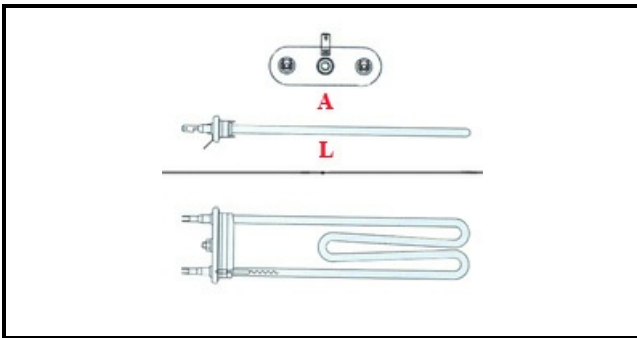

1101294

BOILER HEATING ELEMENT 7600W/400V

Date: 07-04-2025

ORIGINAL
OSP
SPARE PARTS

Technical data

DEPTH MM	L=390mm
ELEMENTS	ELEMENTI/ELEMENTS=3
SQUARE FLANGE	RETTANGOLARE/SQUARE FLANGE=70X18mm
DIAMETER mm	A=70mm
KILOWATT KW	KW=7,6
WATT	WATT=7600
THREE PHASE	TRIFASE/THREEPHASE
NUMBER OF POLES	POLI/POLES=6
IMMERSION HEATING ELEMENTS	IMMERSIONE/IMMERSION
EXPANSION FLANGE	A=70X18mm