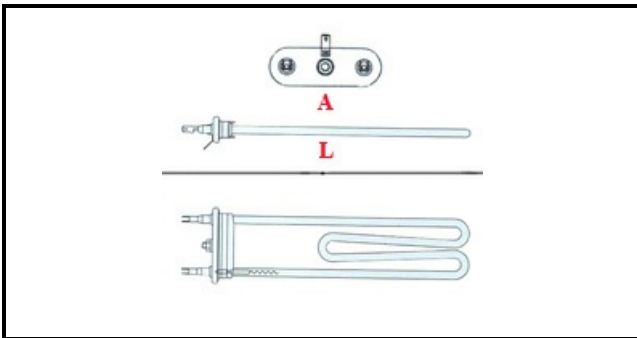

1101294

BOILER HEATING ELEMENT 7600W/400V

Date: 04-03-2025

ORIGINAL
OSP
SPARE PARTS**Technical data**

DEPTH MM	L=390mm
ELEMENTS	ELEMENTI/ELEMENTS=3
SQUARE FLANGE	RETTANGOLARE/SQUARE FLANGE=70X18mm
DIAMETER mm	A=70mm
KILOWATT KW	KW=7,6
WATT	WATT=7600
THREE PHASE	TRIFASE/THREEPHASE
NUMBER OF POLES	POLI/POLES=6
IMMERSION HEATING ELEMENTS	IMMERSIONE/IMMERSION
EXPANSION FLANGE	A=70X18mm