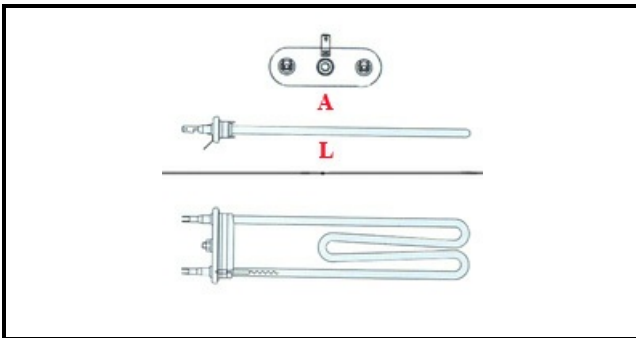

1101294

BOILER HEATING ELEMENT 7600W/400V

Date: 30-01-2025

ORIGINAL
OSP
SPARE PARTS**Technical data**

DEPTH MM	L=390mm
ELEMENTS	ELEMENTI/ELEMENTS=3
SQUARE FLANGE	RETTANGOLARE/SQUARE FLANGE=70X18mm
DIAMETER mm	A=70mm
KILOWATT KW	KW=7,6
WATT	WATT=7600
THREE PHASE	TRIFASE/THREEPHASE
NUMBER OF POLES	POLI/POLES=6
IMMERSION HEATING ELEMENTS	IMMERSIONE/IMMERSION
EXPANSION FLANGE	A=70X18mm