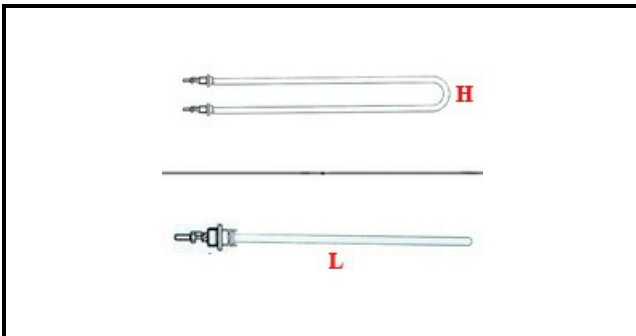

1101329

HEATING ELEMENT 230V 1500W CB L580

Date: 25-11-2024

ORIGINAL
OSP
SPARE PARTS

Technical data

DEPTH MM	L=580mm
WIDTH MM	H=45mm
ELEMENTS	ELEMENTI/ELEMENTS=1
DIAMETER mm	Ø=14mm
KILOWATT KW	KW=1,5
WATT	WATT=1500
MONOPHASE	MONOPHASE
THREAD MA	M14X1,5
NUMBER OF POLES	POLI/POLES=2
DRY HEATING ELEMENT	SECCO/DRY