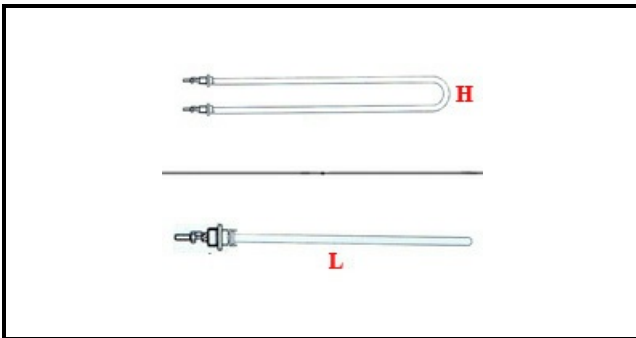

1101329

**HEATING ELEMENT 230V 1500W CB L580**

Date: 22-01-2025

ORIGINAL  
**OSP**  
SPARE PARTS**Technical data**

DEPTH MM	L=580mm
WIDTH MM	H=45mm
ELEMENTS	ELEMENTI/ELEMENTS=1
DIAMETER mm	Ø=14mm
KILOWATT KW	KW=1,5
WATT	WATT=1500
MONOPHASE	MONOPHASE
THREAD MA	M14X1,5
NUMBER OF POLES	POLI/POLES=2
DRY HEATING ELEMENT	SECCO/DRY