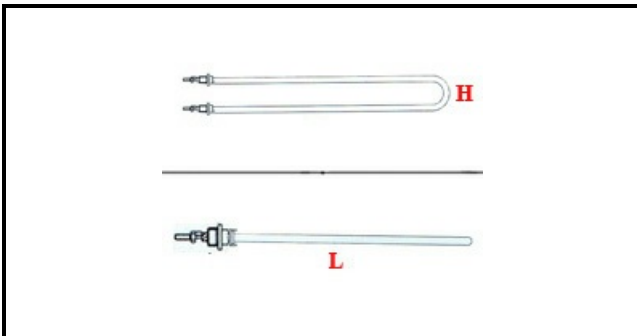

1101329

HEATING ELEMENT 230V 1500W CB L580

Date: 07-04-2025

ORIGINAL
OSP
SPARE PARTS

Technical data

DEPTH MM	L=580mm
WIDTH MM	H=45mm
ELEMENTS	ELEMENTI/ELEMENTS=1
DIAMETER mm	Ø=14mm
KILOWATT KW	KW=1,5
WATT	WATT=1500
MONOPHASE	MONOPHASE
THREAD MA	M14X1,5
NUMBER OF POLES	POLI/POLES=2
DRY HEATING ELEMENT	SECCO/DRY