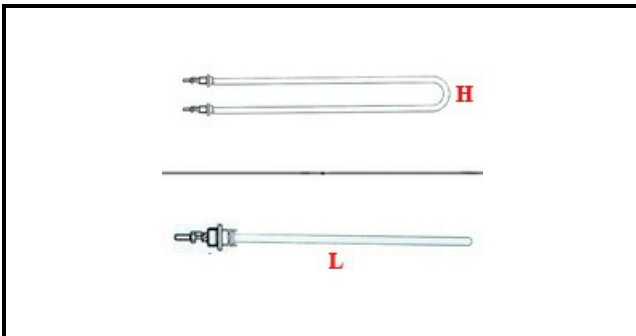

1101329

HEATING ELEMENT 230V 1500W CB L580

Date: 23-02-2025

ORIGINAL
OSP
SPARE PARTS

Technical data

DEPTH MM	L=580mm
WIDTH MM	H=45mm
ELEMENTS	ELEMENTI/ELEMENTS=1
DIAMETER mm	Ø=14mm
KILOWATT KW	KW=1,5
WATT	WATT=1500
MONOPHASE	MONOPHASE
THREAD MA	M14X1,5
NUMBER OF POLES	POLI/POLES=2
DRY HEATING ELEMENT	SECCO/DRY