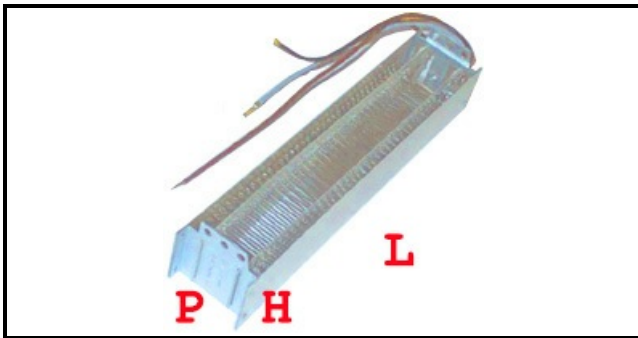

1101330

HEATING ELEMENT 240V 2X1000W CB

Date: 06-04-2025

ORIGINAL
OSP
SPARE PARTS

Technical data

DEPTH MM	B=38mm
WIDTH MM	A=185mm
ELEMENTS	ELEMENTI/ELEMENTS=2
KILOWATT KW	KW=2
WATT	WATT=2000
MONOPHASE	MONOFASE/MONOPHASE
NUMBER OF POLES	POLI/POLES=4
DRY HEATING ELEMENT	SECCO/DRY