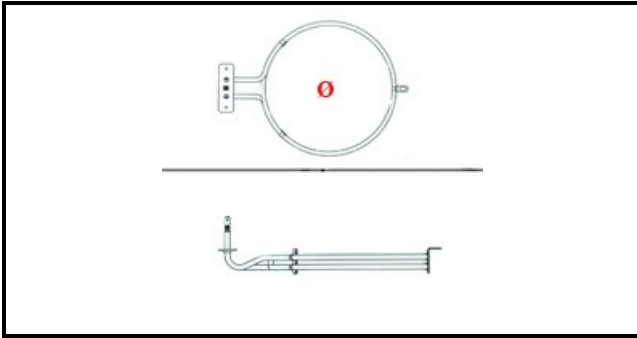

1101334

HEATING ELEMENT 230V 2580W CB

Date: 15-11-2024

ORIGINAL
OSP
SPARE PARTS**Technical data**

ELEMENTS	ELEMENTI/ELEMENTS=1
SQUARE FLANGE	RETTANGOLARE/SQUARE FLANGE=100X22mm
EXTERNAL DIAMETER mm	Ø=190mm
KILOWATT KW	KW=2,58
WATT	WATT=2580
MONOPHASE	MONOFASE/MONOPHASE
NUMBER OF POLES	POLI/POLES=2
NUMBER OF HOLES	FORI/HOLES=2
DRY HEATING ELEMENT	SECCO/DRY
INTERNAL DIAMETER mm	Ø=178mm