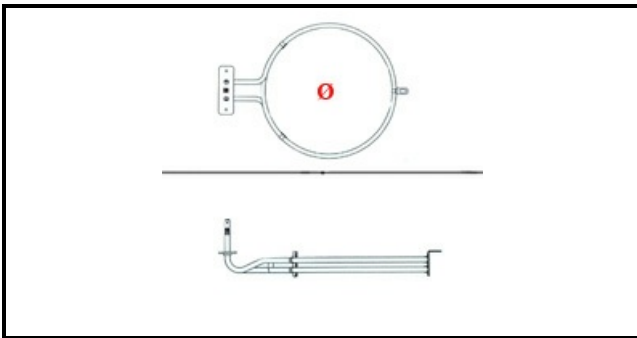

# HEATING ELEMENT 230V 2580W CB

Date: 06-04-2025

ORIGINAL  
**OSP**  
SPARE PARTS

## Technical data

ELEMENTS	ELEMENTI/ELEMENTS=1
SQUARE FLANGE	RETTANGOLARE/SQUARE FLANGE=100X22mm
EXTERNAL DIAMETER mm	Ø=190mm
KILOWATT KW	KW=2,58
WATT	WATT=2580
MONOPHASE	MONOFASE/MONOPHASE
NUMBER OF POLES	POLI/POLES=2
NUMBER OF HOLES	FORI/HOLES=2
DRY HEATING ELEMENT	SECCO/DRY
INTERNAL DIAMETER mm	Ø=178mm