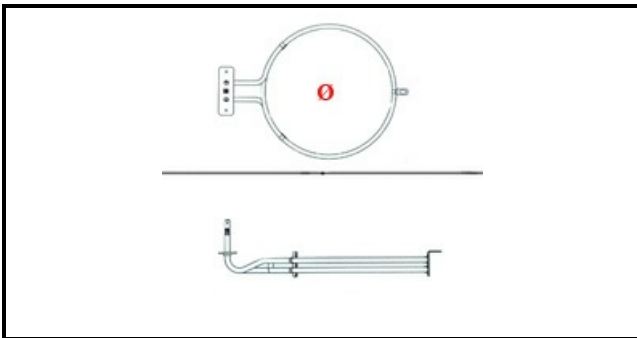

# HEATING ELEMENT 230V 2580W CB

Date: 22-01-2025

ORIGINAL  
**OSP**  
SPARE PARTS

## Technical data

ELEMENTS	ELEMENTI/ELEMENTS=1
SQUARE FLANGE	RETTANGOLARE/SQUARE FLANGE=100X22mm
EXTERNAL DIAMETER mm	Ø=190mm
KILOWATT KW	KW=2,58
WATT	WATT=2580
MONOPHASE	MONOFASE/MONOPHASE
NUMBER OF POLES	POLI/POLES=2
NUMBER OF HOLES	FORI/HOLES=2
DRY HEATING ELEMENT	SECCO/DRY
INTERNAL DIAMETER mm	Ø=178mm