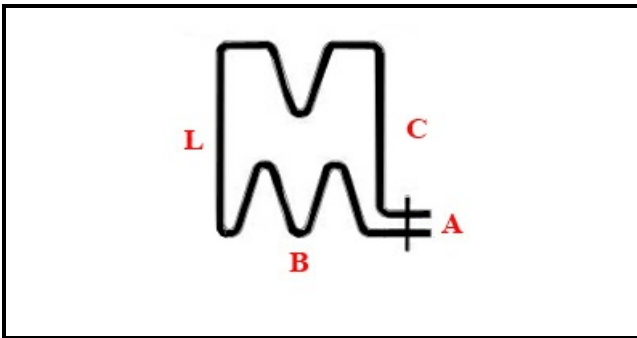

## Technical data

DEPTH MM	L=320mm
WIDTH MM	B=360mm
ELEMENTS	ELEMENTI/ELEMENTS=1
SQUARE FLANGE	RETTANGOLARE/SQUARE FLANGE=70X22mm
DIAMETER mm	A=70X22mm
KILOWATT KW	KW=2,5
WATT	WATT=2500
MONOPHASE	MONOFASE/MONOPHASE
THREAD MA	M4
NUMBER OF POLES	POLI/POLES=2
NUMBER OF HOLES	FORI/HOLES=2
DRY HEATING ELEMENT	SECCO/DRY