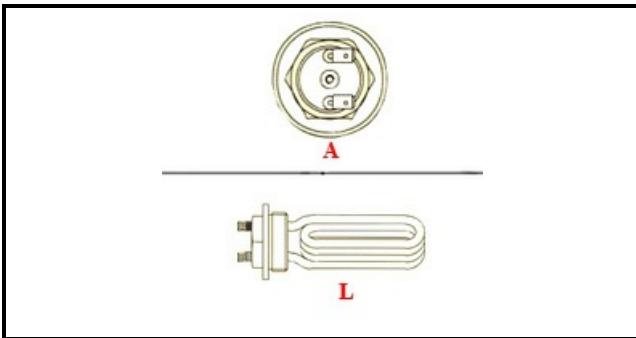

1101340

CARTRIDGE HEATING ELEMENT 230V 80W

Date: 15-11-2024

ORIGINAL
OSP
SPARE PARTS**Technical data**

| | |
|---------------------|---------------------|
| DEPTH MM | L=102mm |
| ELEMENTS | ELEMENTI/ELEMENTS=1 |
| DIAMETER mm | A=24mm |
| KILOWATT KW | KW=0,08 |
| WATT | WATT=80 |
| MONOPHASE | MONOFASE/MONOPHASE |
| NUMBER OF POLES | POLI/POLES=2 |
| DRY HEATING ELEMENT | SECCO/DRY |