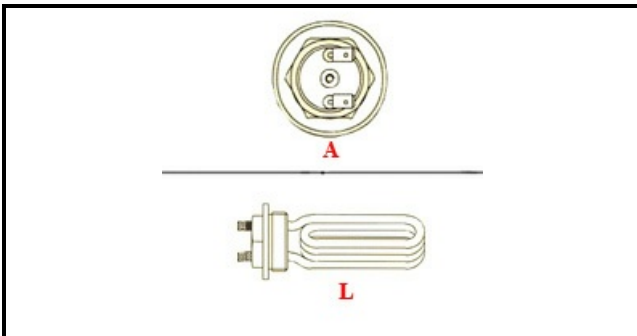

1101340

CARTRIDGE HEATING ELEMENT 230V 80W

Date: 05-04-2025

ORIGINAL
OSP
SPARE PARTS

Technical data

| | |
|---------------------|---------------------|
| DEPTH MM | L=102mm |
| ELEMENTS | ELEMENTI/ELEMENTS=1 |
| DIAMETER mm | A=24mm |
| KILOWATT KW | KW=0,08 |
| WATT | WATT=80 |
| MONOPHASE | MONOFASE/MONOPHASE |
| NUMBER OF POLES | POLI/POLES=2 |
| DRY HEATING ELEMENT | SECCO/DRY |