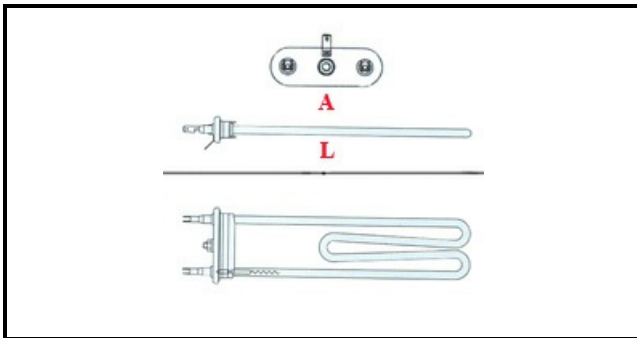

# HEATING ELEMENT HOBART HE33 2500W 230V

Date: 23-12-2024

ORIGINAL  
**OSP**  
SPARE PARTS

## Technical data

|                               |                                       |
|-------------------------------|---------------------------------------|
| DEPTH MM                      | L=410mm                               |
| ELEMENTS                      | ELEMENTI/ELEMENTS=1                   |
| SQUARE FLANGE                 | RETTANGOLARE/SQUARE<br>FLANGE=50X27mm |
| DIAMETER mm                   | A=50X27mm                             |
| KILOWATT KW                   | KW=2,5                                |
| WATT                          | WATT=2500                             |
| MONOPHASE                     | MONOFASE/MONOPHASE                    |
| NUMBER OF POLES               | POLI/POLES=2                          |
| IMMERSION HEATING<br>ELEMENTS | IMMERSIONE/IMMERSION                  |
| EXPANSION FLANGE              | A=50X27mm                             |