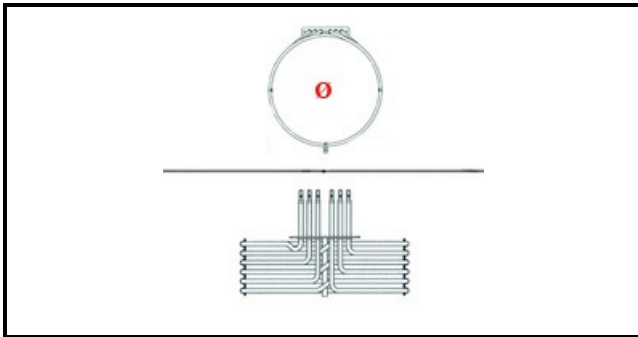

1101413

**HEATING ELEMENT FEC065 7,5KW240 1GIK3M134001**

Date: 15-11-2024

ORIGINAL  
**OSP**  
SPARE PARTS**Technical data**

ELEMENTS	ELEMENTI/ELEMENTS=3
SQUARE FLANGE	RETTANGOLARE/RECTANGULAR FLANGE=142X25mm
EXTERNAL DIAMETER mm	Ø 260mm
KILOWATT KW	KW=7,5
WATT	WATT=7500
THREE PHASE	TRIFASE/THREEPHASE
NUMBER OF POLES	POLI/POLES=6
NUMBER OF HOLES	FORI/HOLES=2
DRY HEATING ELEMENT	SECCO/DRY