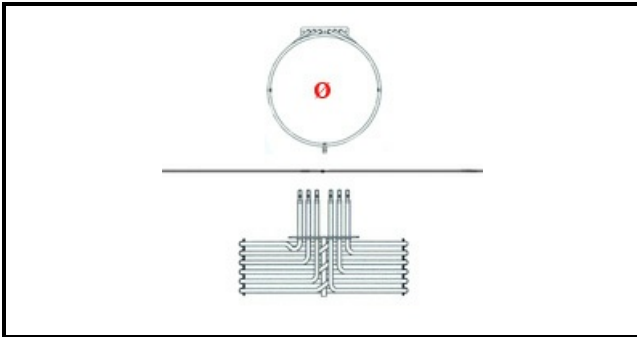

## Technical data

ELEMENTS	ELEMENTI/ELEMENTS=3
SQUARE FLANGE	RETTANGOLARE/RECTANGUL FLANGE=142X25mm
EXTERNAL DIAMETER mm	Ø 260mm
KILOWATT KW	KW=7,5
WATT	WATT=7500
THREE PHASE	TRIFASE/THREEPHASE
NUMBER OF POLES	POLI/POLES=6
NUMBER OF HOLES	FORI/HOLES=2
DRY HEATING ELEMENT	SECCO/DRY